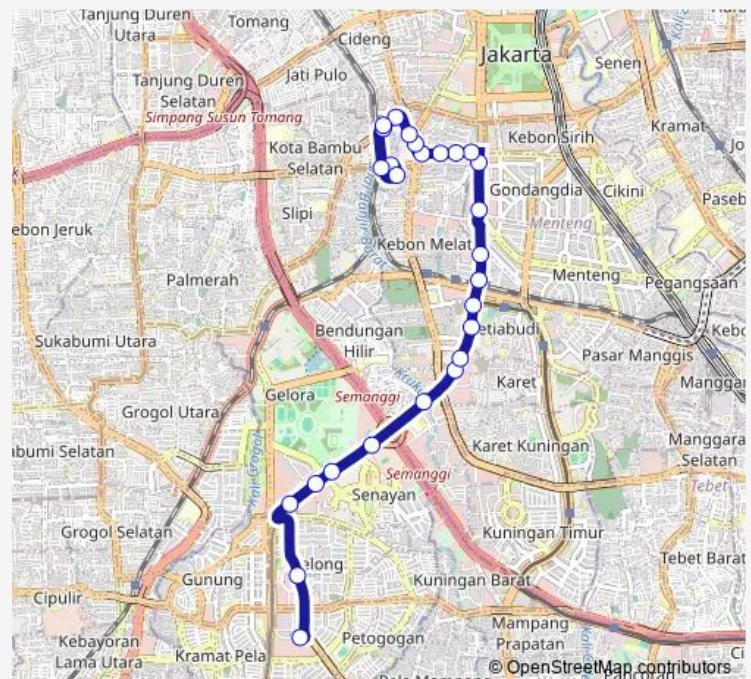

Simpang Blok A

Tanah Abang Auri

Blok E

Route schedule

Blok M Jalur 2 — Transjakarta Tanah Abang 2

Monday	05:00
Tuesday	05:00
Wednesday	05:00
Thursday	05:00
Friday	05:00
Saturday	05:00
Sunday	05:00

Route info

Direction: Blok M Jalur 2

Stops: 27

Trip Duration: 0 hour 55 min

1N — Tanah Abang - Blok M

Pharmin

Explorer Tanah Abang

Blok F

Pospol Jati Bunder

JPO Blok G

Transjakarta Tanah Abang 2

Direction

Transjakarta Tanah Abang 2 — Blok M Jalur 2

24 stops

[Open route schedule](#)

Transjakarta Tanah Abang 2

Jln. Taman Jatibaru Timur

Monday 05:00

Tuesday 05:00

Wednesday 05:00

Thursday 05:00

Friday 05:00

Saturday 05:00

Sunday 05:00

Route info