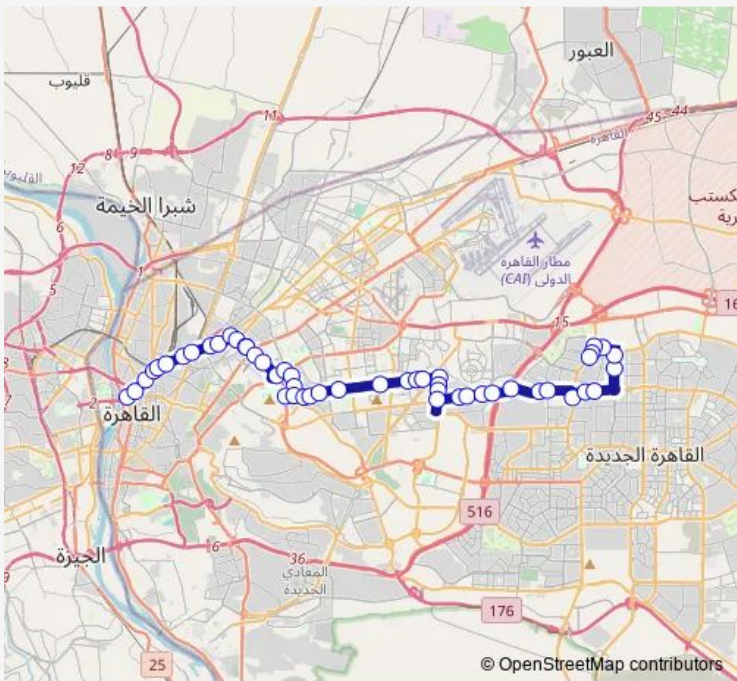

# Bus CTA 1130 1st Settlement Station (New Cairo) - Abd Al Moneim Riad Station

[Go to website](#)

**Direction**  
 Higher Institute Of Marketing Commerce & Information Systems — Abd Al Moneim Riad  
 49 stops  
[Open route schedule](#)

- Higher Institute Of Marketing Commerce & Information Systems
- Sky Mart Mall (1st Settlement)
- Ibrahim Al Rifaie School (1st Settlement)
- Al Shabrawy (1st Settlement)
- Al Shabab Square (1st Settlement)
- Al Rahman Mosque (1st Settlement)
- Al Shabab Entrance (1st Settlement)
- Swan Lake Compound (1st Settlement)
- Twin Plaza
- Wadi Degla Sporting Club (New Cairo)
- Tolip (Zahraa Nasr City)
- Zahraa Nasr City
- Al Kahraba St. (Nasr City)
- Al Nour Mosque (Nasr City)
- 10th District (Nasr City)
- Al Masah Hospital (Mahdy Arafa St.)
- Ragab Sons (Mahdy Arafa St.)
- Al Tabba (Nasr City)
- Kids Land (Mostafa Al Nahas St.)
- Pizza Hut (Mostafa Al Nahas St.)

**Route info**  
 Direction: Higher Institute Of Marketing Commerce & Information Systems  
 Stops: 49  
 Trip Duration: 1 hour 46 min

Doctors Tower (Nasr City)

Rahma Mosque (Mostafa Al Nahas St.)

Ahmed Al Sallab Mall (Nasr City)

Al Azhar University Southern Gate

Azhar University City for Boys

Al Azhar University Hospital (Nasr City)

Nasr City Sporting Club

Al Azhar University Northern Gate

Yousef Abbas St & Autostrad St.

The Unknown Soldier Memorial