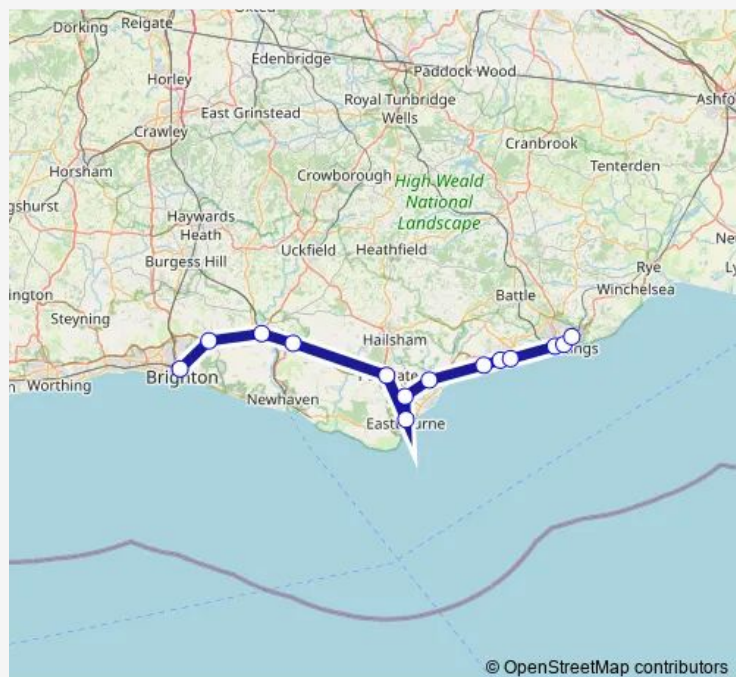

Thursday 05:00

Friday 05:00

Saturday —

Sunday —

Route info

Direction: Brighton

Stops: 13

Trip Duration: 1 hour 12 min

© OpenStreetMap contributors

■ Sn:Btn->Ore — SN train service from BTN to Ore

Direction

Brighton — Ore

14 stops

[Open route schedule](#)

Brighton

Falmer