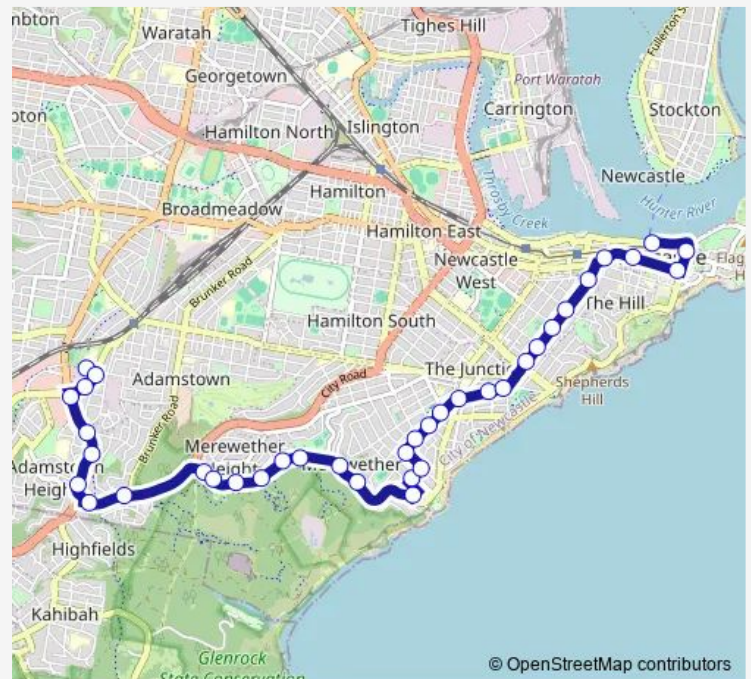

### Route schedule

St Pius X High School, Fletcher St, Stand C — Wharf Rd Opp Queens Wharf

Monday	15:32
Tuesday	15:32
Wednesday	15:32
Thursday	15:32
Friday	15:32
Saturday	—
Sunday	—

### Route info

Direction: St Pius X High School, Fletcher St, Stand C

Stops: 37

Trip Duration: 0 hour 28 min

Ridge St At Mitchell St

Mitchell St At Llewellyn St

Mitchell St At Berner St

Mitchell Park, Mitchell St