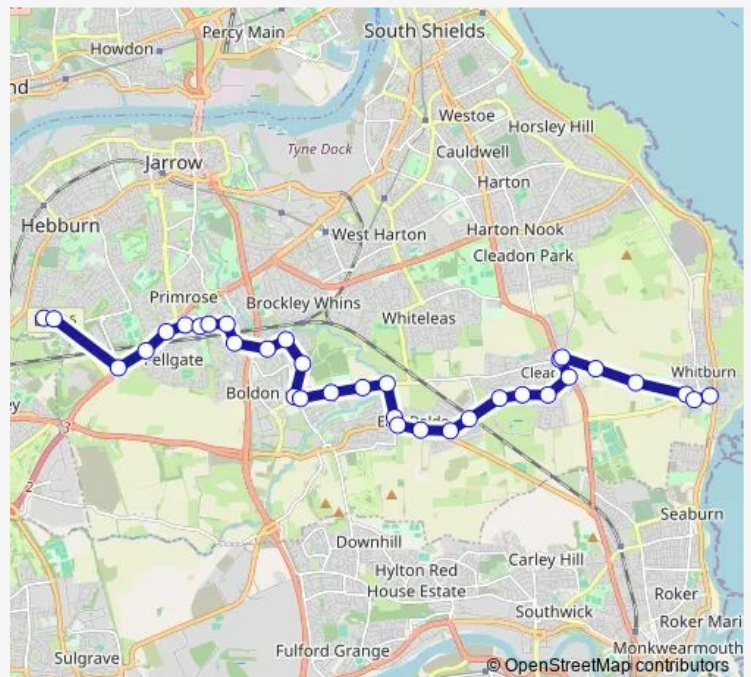

Thursday 15:05

Friday 15:05

Saturday —

Sunday —

Route info

Direction: St Joseph's Catholic Academy

Stops: 34

Trip Duration: 0 hour 34 min

815

Station Road-Blacks Corner

East Boldon Metro

Whitburn Road-The Crescent

Whitburn Road-Underhill Road

Whitburn Road-Laburnham Grove

Sunderland Road-Whitburn Road

Shields Road