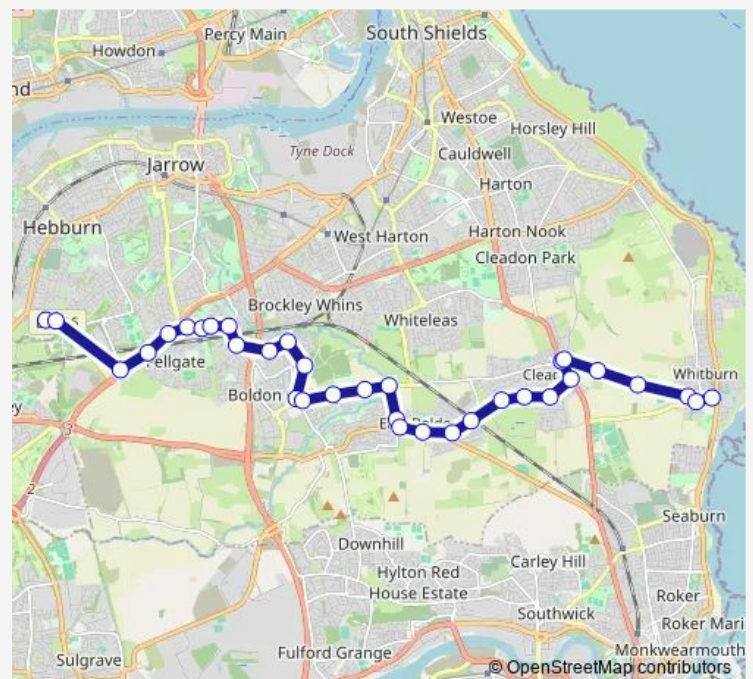

Thursday 15:05

Friday 15:05

Saturday —

Sunday —

Route info

Direction: St Joseph's Catholic Academy

Stops: 34

Trip Duration: 0 hour 34 min

815

Station Road-Blacks Corner

East Boldon Metro

Whitburn Road-The Crescent

Whitburn Road-Underhill Road

Whitburn Road-Laburnham Grove

Sunderland Road-Whitburn Road

Shields Road