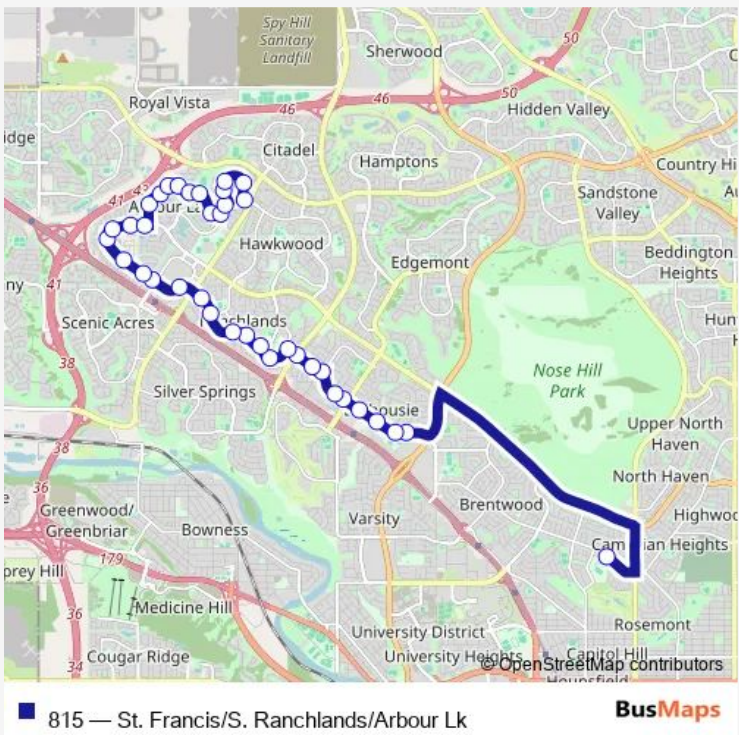

Bus 815 St. Francis/S. Ranchlands/Arbour Lk

[Go to website](#)

**Direction**  
 NB Arbour Ridge WY @ Arbour Lake WY Nw — EB Northmount DR @ Clarendon RD Nw  
 39 stops  
[Open route schedule](#)

- NB Arbour Ridge WY @ Arbour Lake WY Nw
- WB Arbour Ridge WY @ Arbour Ridge PA Nw
- SB Arbour Ridge WY @ Arbour Ridge HT Nw
- SB Arbour Ridge WY @ Arbour Ridge CI Nw
- SB Arbour Lake WY @ Arbour Glen CL Nw
- WB Arbour Lake DR @ Arbour Lake GR Nw
- NB Arbour Lake DR @ Arbour Vista GA Nw
- WB Arbour Lake DR @ E. of Arbour Crest DR Nw
- WB Arbour Crest DR @ Arbour Lake DR Nw
- WB Arbour Crest DR @ Arbour Butte RD Nw
- SB Arbour Crest DR @ Arbour Crest TC Nw
- WB Arbour Crest DR @ Arbour Crest TC Nw
- SB Arbour Crest DR @ Arbour Crest RI Nw
- WB Arbour Lake RD @ Arbour Crest DR Nw
- WB Arbour Lake RD @ Arbour Stone RI Nw
- SB Arbour Lake RD @ Arbour Stone CR Nw
- SB Arbour Lake RD @ Arbour Meadows CL Nw
- EB Arbour Lake RD @ W. of Crowfoot RI Nw
- EB Arbour Lake RD @ Crowfoot RI Nw
- EB Crowfoot WY @ Crowfoot CR Nw
- EB Crowfoot WY @ Crowfoot CI Nw

Route schedule

NB Arbour Ridge WY @ Arbour Lake WY Nw — EB Northmount DR @ Clarendon RD Nw

Monday	08:07
Tuesday	08:07
Wednesday	08:07
Thursday	08:07
Friday	08:27
Saturday	—
Sunday	—

**Route info**

Direction: NB Arbour Ridge WY @ Arbour Lake WY Nw

Stops: 39

Trip Duration: 0 hour 43 min

EB Ranchlands BV @ Nose Hill DR Nw

SB Ranchlands BV @ Ranchlands WY Nw

SB Ranchlands BV @ Rancho DR DR Nw

EB Ranchlands BV @ Ranchglen DR Nw

SB Ranchlands BV @ Ranchview RD Nw

SB Ranchview DR @ Ranchlands BV Nw

EB Ranchview DR @ Ranchview CR Nw

EB Ranchview LI @ Ranchview DR Nw

EB 66 AV NW @ Dalcastle Wy

EB 66 AV NW @ Dalcastle Ri

SB Dalhousie DR @ 66 AV Nw

EB Dalhousie DR @ 54 ST Nw