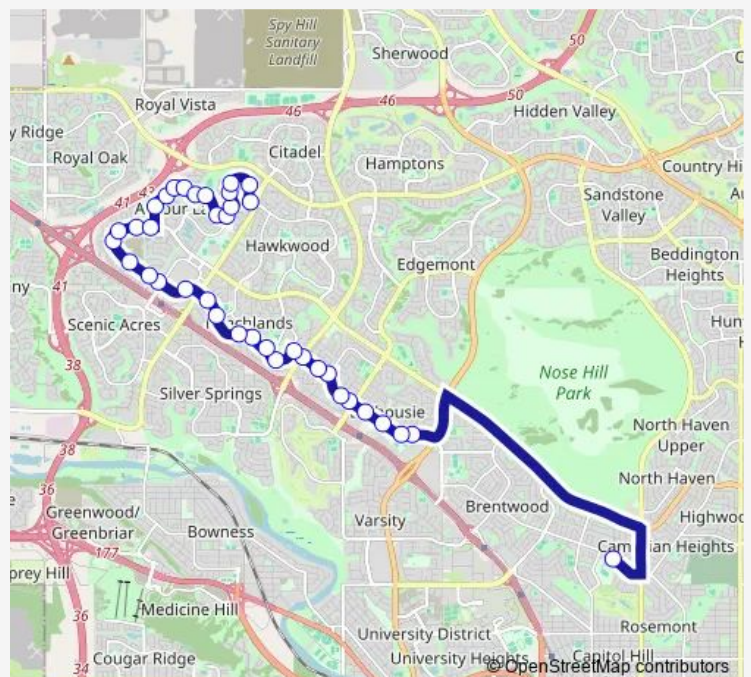

NB Ranchlands BV @ Rancho DR Nw

WB Ranchlands BV @ Ranchlands WY Nw

WB Crowfoot WY @ Crowfoot CR Nw

WB Crowfoot WY @ Crowfoot CR Nw

WB Arbour Lake RD @ Arbour Grove CL NW

WB Arbour Lake RD @ Watergrove Park

Route schedule

EB Northmont DR @ Calandar RD NW — EB Arbour Lake WY @ Arbour Ridge WY NW

Monday 15:29

Tuesday 15:29

Wednesday 15:29

Thursday 15:29

Friday 14:33

Saturday —

Sunday —

Route info

Direction: EB Northmont DR @ Calandar RD NW

Stops: 38

Trip Duration: 0 hour 40 min

815 — St. Francis/S. Ranchlands/Arbour Lk

NB Arbour Lake RD @ Arbour Meadows CL Nw

EB Arbour Lake RD @ Arbour Stone CR NW

Saturday —

Sunday —

Route info

Direction: NB Arbour Ridge WY @ Arbour Lake WY Nw

Stops: 39

Trip Duration: 0 hour 43 min

EB Ranchlands BV @ Ranchglen DR Nw

SB Ranchlands BV @ Ranchview RD Nw