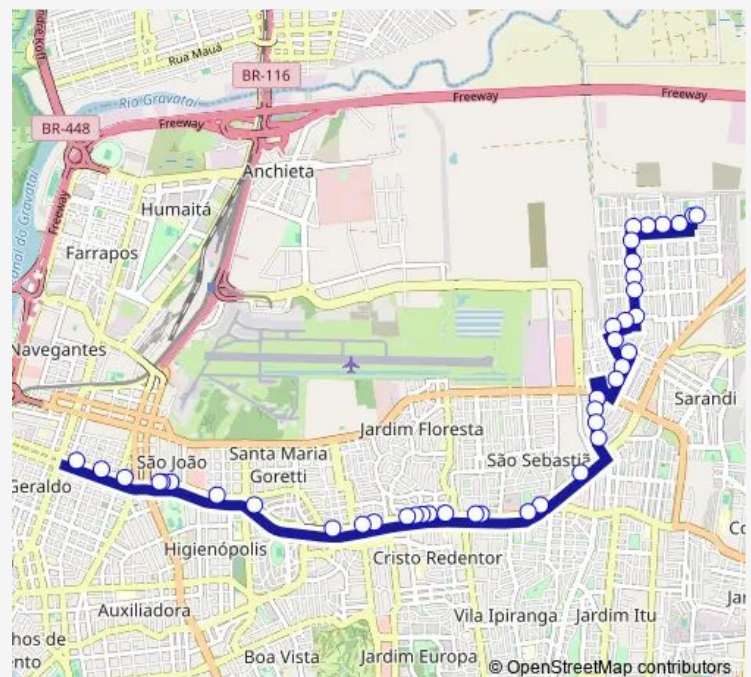

### Route schedule

Brasil 1127 — Souza Melo 747

Monday 07:05-19:47

Tuesday 07:05-19:47

Wednesday 07:05-19:47

Thursday 07:05-19:47

Friday 07:05-19:47

Saturday —

### Route info

Direction: Brasil 1127

Stops: 40

Trip Duration: 0 hour 32 min

815 — Sarandi / Cairu

Assis Brasil 4737

Assis Brasil 4961

Assis Brasil 5211

## Route info

Direction: Paulo Gomes DE Oliveira DF 193

Stops: 42

Trip Duration: 0 hour 35 min

Assis Brasil 3532 C/Baia

Assis Brasil 3172

Assis Brasil 2980

Assis Brasil DF 2883