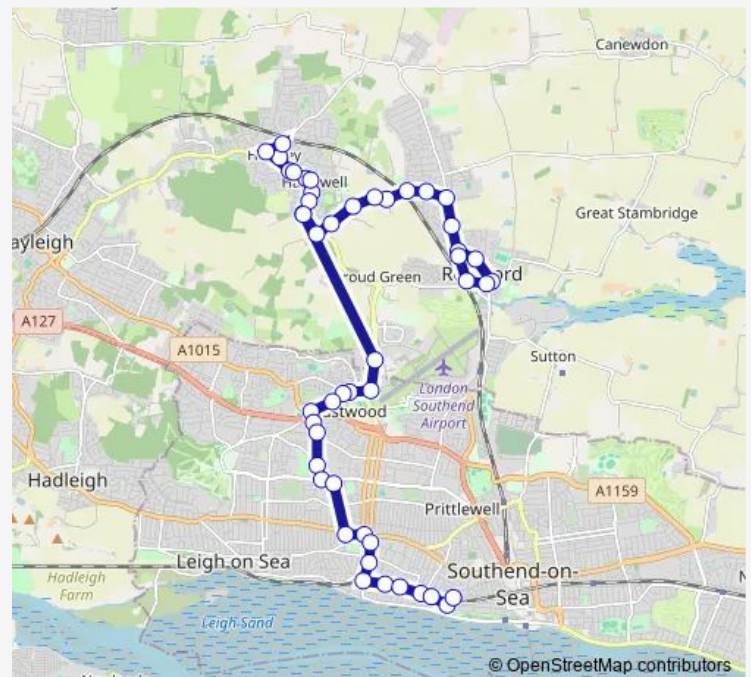

The White Hart

Great Eastern Road

Station Approach

Route schedule

Roche Avenue — St Bernards High School

Monday 07:35

Tuesday 07:35

Wednesday 07:35

Thursday 07:35

Friday 07:35

Saturday —

Sunday —

Route info

Direction: Roche Avenue

Stops: 48

Trip Duration: 1 hour 0 min

815 — Westcliff - Rochford

The Spa

The White Hart

Hillside Avenue

Tudor Way

Mount Bovers Lane

Rochford Business Park

Comet Way

Cockethurst Corner

Snakes Lane

David Lloyd

Kent Elms Corner North

Kent Elms Corner South

Hurst Way

Treecot Drive

Westcliff High Schools