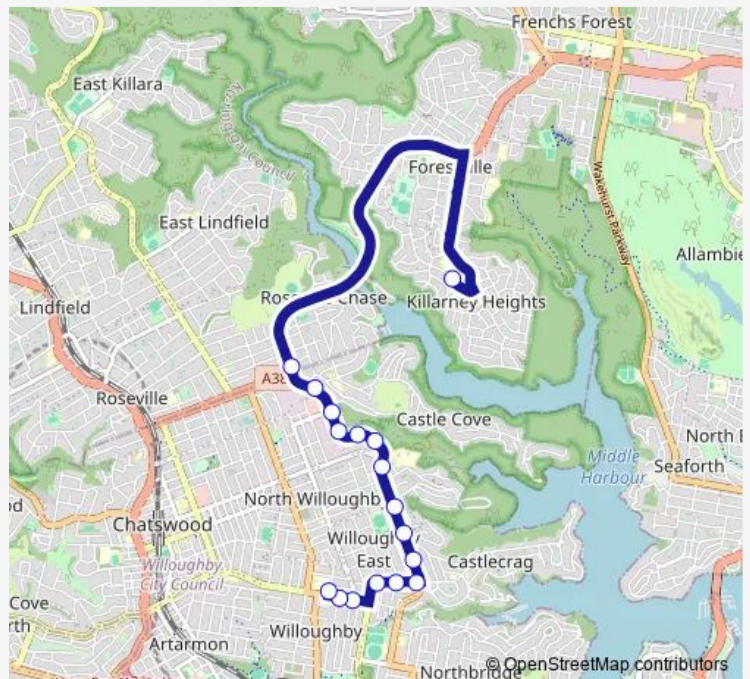

School Bus 671w Killarney Hts High Sch to Willoughby Girls High

[Go to website](#)

**Direction**

Killarney High School, Melwood Av — Willoughby Girls High School, Keary St, Stand 4

17 stops

[Open route schedule](#)

- Killarney High School, Melwood Av
- Clive St At Malvern Av
- Eastern Valley Way At Deepwater Rd
- Eastern Valley Way Opp Smith St
- The Willis Recreation And Sports Centre, Eastern Valley Way
- 323 Eastern Valley Way
- 295 Eastern Valley Way
- Eastern Valley Way Opp Victoria Av
- Eastern Valley Way Opp McClelland St
- Eastern Valley Way Opp Robert St
- Eastern Valley Way After Sunnyside Cres
- Edinburgh Rd At Eastern Valley Way
- Edinburgh Rd At Windsor Rd
- Edinburgh Rd Opp First Av
- Mowbray Rd At Marlborough Rd
- Mowbray Rd At Chiltern Rd
- Willoughby Girls High School, Keary St, Stand 4

Route schedule

Killarney High School, Melwood Av — Willoughby Girls High School, Keary St, Stand 4

Monday	15:20
Tuesday	14:38
Wednesday	15:20
Thursday	15:20
Friday	15:20
Saturday	—
Sunday	—

Route info

Direction: Killarney High School, Melwood Av

Stops: 17

Trip Duration: 0 hour 22 min

671w School Bus time schedules and route maps are available in an offline PDF at [busmaps.com](https://busmaps.com). Use the [busmaps.com](https://busmaps.com) website to see live bus times, train schedule or subway schedule, and step-by-step directions for all public transit in Sydney