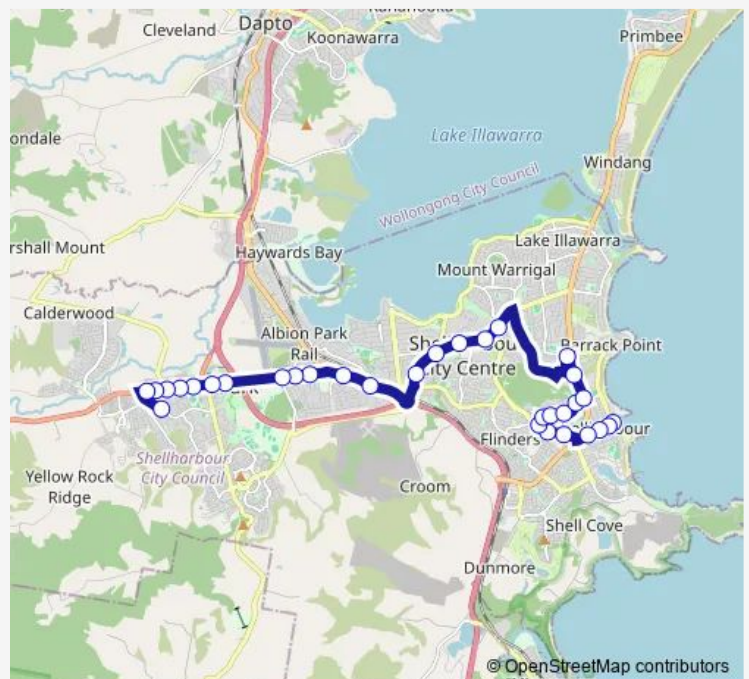

Ocean Beach Dr At Evergreen Dr

Ocean Beach Dr After Melia St

Ocean Beach Dr At Sherwood Pl

Shellharbour Rd Opp Amity College

Shellharbour Rd After Woodlands Dr

Keross Av After Shellharbour Rd

Entrance Rd Opp Shellharbour Hospital Lake

Stockland Shellharbour, Lake Entrance Rd

New Lake Entrance Rd At Minga Av

Stockland Retail Park, New Lake Entrance Rd

New Lake Entrance Rd Before Pioneer Dr

Princes Hwy After Colden Dr

Route schedule

Little Park, Wollongong St — St Joseph's Catholic High School, Church St

Monday	07:16
Tuesday	07:16
Wednesday	07:16
Thursday	07:16
Friday	07:16
Saturday	—
Sunday	—

Route info

Direction: Little Park, Wollongong St

Stops: 32

Trip Duration: 0 hour 34 min

Princes Hwy Before Woollybutt Dr

Addison St At Mary St

Wentworth St After Addison St

St Paul's Anglican Church, Towns St

Little Park, Wollongong St

S197 School Bus time schedules and route maps are available in an offline PDF at busmaps.com. Use the busmaps.com website to see live bus times, train schedule or subway schedule, and step-by-step directions for all public transit in Shellharbour