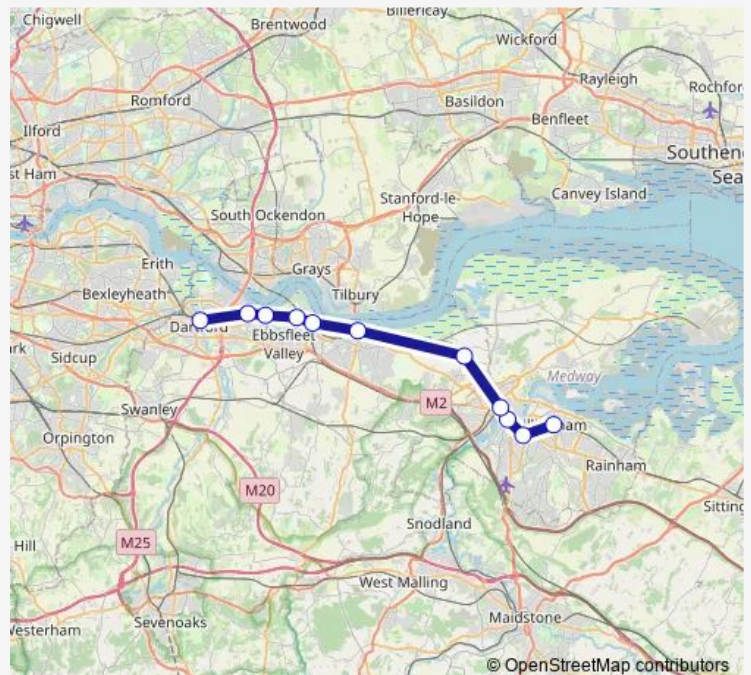

## Rail TI:Glm->Dfd TL train service from GLM to Dfd

[Go to website](#)

### Direction

Gillingham (Kent) — Dartford

11 stops

[Open route schedule](#)

Gillingham (Kent)

Chatham

Rochester

Strood

### Route schedule

Gillingham (Kent) — Dartford

Monday 04:00

Tuesday 04:00

Wednesday 04:00

Thursday 04:00

Friday 04:00

Saturday 04:06

### Route info

Direction: Gillingham (Kent)

Stops: 11

Trip Duration: 0 hour 39 min

■ TI:Glm->Dfd — TL train service from GLM to Dfd

Tl:Glm->Dfd Rail time schedules and route maps are available in an offline PDF at [busmaps.com](https://busmaps.com). Use the [busmaps.com](https://busmaps.com) website to see live bus times, train schedule or subway schedule, and step-by-step directions for all public transit in Rochester