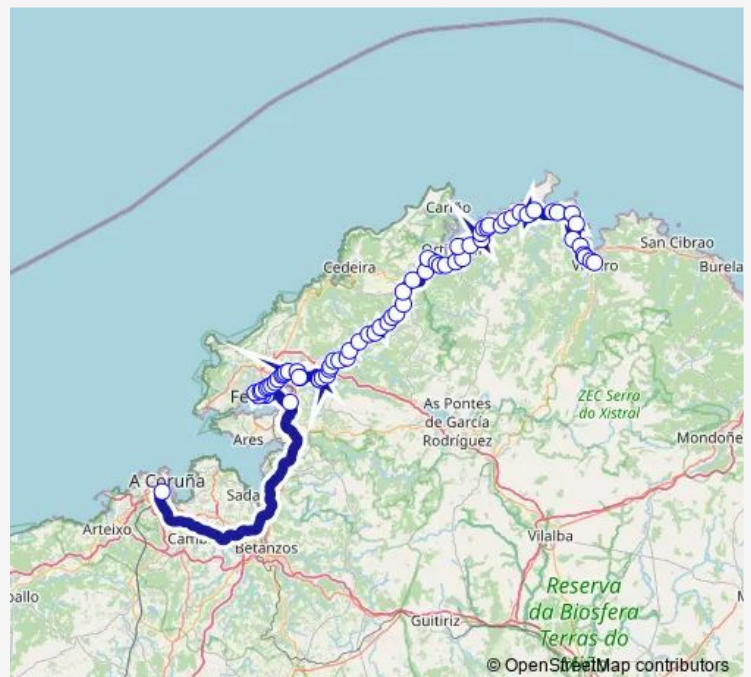

### Route schedule

Coruña E.A. — Viveiro E.A.

Monday

—

Tuesday

—

Wednesday

—

Thursday

—

Friday

—

Saturday

11:30

Sunday

11:30

### Route info

Direction: Coruña E.A.

Stops: 71

Trip Duration: 2 hour 58 min

Linares-OS Cobos

Linares-Cruce Pobo

Bouza Redonda

Bustelo-LA Braña