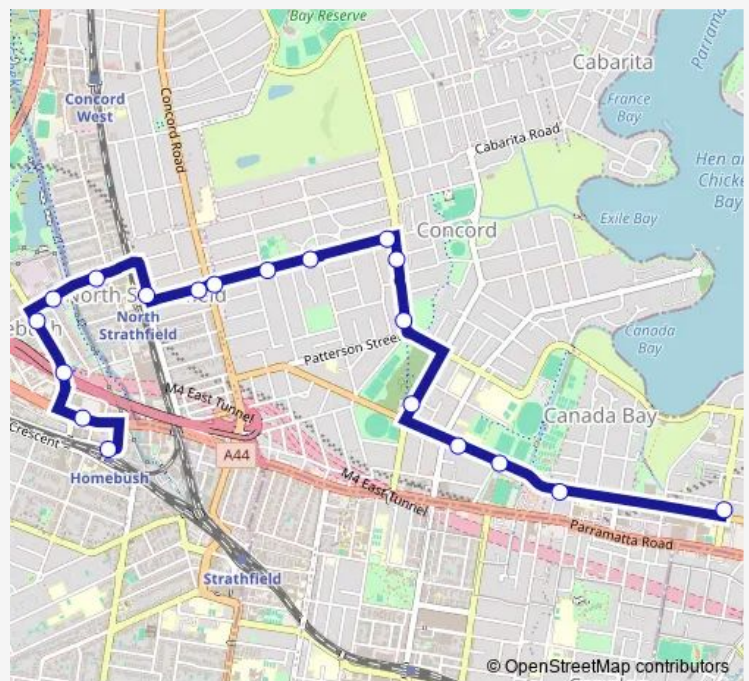

School Bus 574s Rosebank College to Homebush Station

[Go to website](#)

**Direction**

Harris Rd Before Queens Rd — Homebush Station, Loftus Cres

19 stops

[Open route schedule](#)

- Harris Rd Before Queens Rd
- Queens Rd At Taylor St
- Concord Oval, Gipps St
- Gipps St Opp Concord Community Centre
- Queen Elizabeth Park, Broughton St
- Majors Bay Rd Opp Rothwell Park
- Concord Shops, Majors Bay Rd
- Concord Shops, Wellbank St
- Wellbank St Opp Concord Library
- Wellbank St Opp Central Park
- Concord Fire Station, Wellbank St
- Wellbank St After Concord Rd
- North Strathfield Station, Queen St
- Pomeroy St After George St
- Pomeroy St At Ismay Av
- Underwood Rd After Pomeroy St
- Underwood Rd Before Powell St
- Parramatta Rd Opp Knight St
- Homebush Station, Loftus Cres

Route schedule

Harris Rd Before Queens Rd — Homebush Station, Loftus Cres

Monday	15:25
Tuesday	15:25
Wednesday	15:25
Thursday	14:55
Friday	—
Saturday	—
Sunday	—

Route info

Direction: Harris Rd Before Queens Rd

Stops: 19

Trip Duration: 0 hour 24 min

574s — Rosebank College to Homebush Station

574s School Bus time schedules and route maps are available in an offline PDF at [busmaps.com](https://busmaps.com). Use the [busmaps.com](https://busmaps.com) website to see live bus times, train schedule or subway schedule, and step-by-step directions for all public transit in Sydney