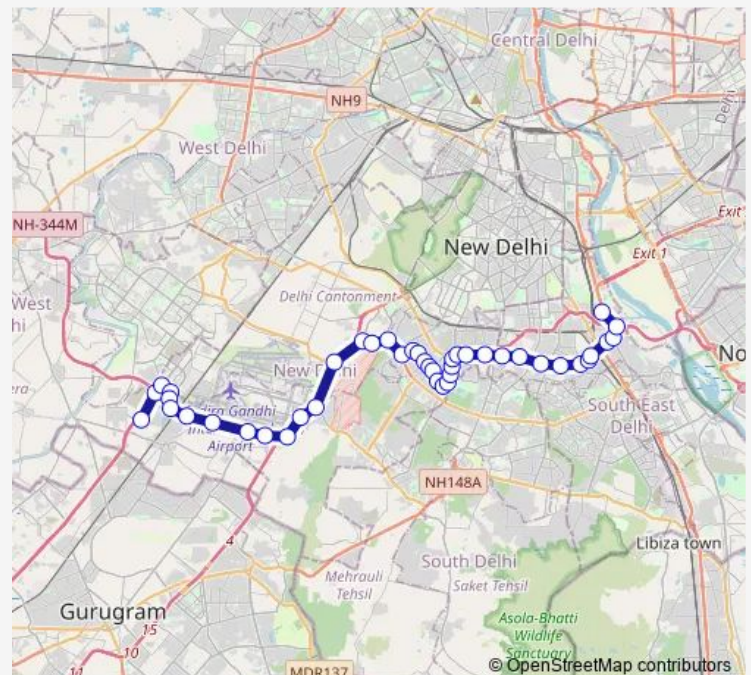

Thursday 08:10

Friday 08:10

Saturday 08:10

Sunday 08:10

Route info

Direction: Bharthal Village (Shyam Mandir)

Stops: 43

Trip Duration: 1 hour 59 min