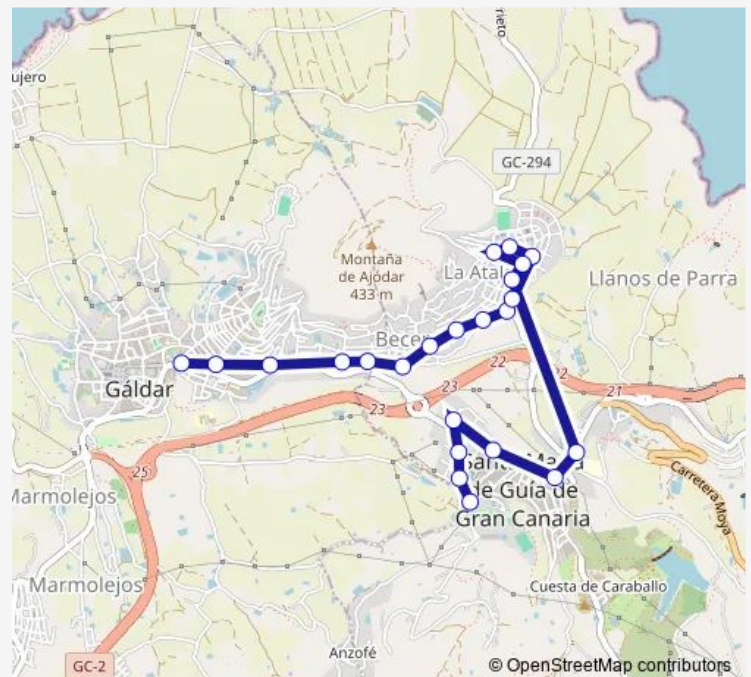

Casa Anita

Atalaya-Becerril (Ceip Luis C)

Atalaya-Becerril (El Aljibe)

C/Doctor Chill. 16

C/Delgado. 195

C/Delgado. 163

C/Delgado. 131

C/Delgado. 75

Saturday 06:30-22:00

Sunday 08:00-22:00

Route info

Direction: Barranco De Guia

Stops: 23

Trip Duration: 0 hour 30 min

■ ALSA - L1 Guia — L1 - Galdar-Atalaya-Guia

C/Calvario-Esq Miguel Mujica

Galdar - El 99

Direction

Guia — Galdar - El 99

2 stops

[Open route schedule](#)

Guia

Galdar - El 99

Route schedule

Guia — Galdar - El 99

Monday	14:00
Tuesday	14:00
Wednesday	14:00
Thursday	14:00
Friday	14:00
Saturday	—
Sunday	—

Route info

Direction: Guia

Stops: 2

Trip Duration: 0 hour 15 min

Direction

Galdar - El 99 — Barranco De Guia