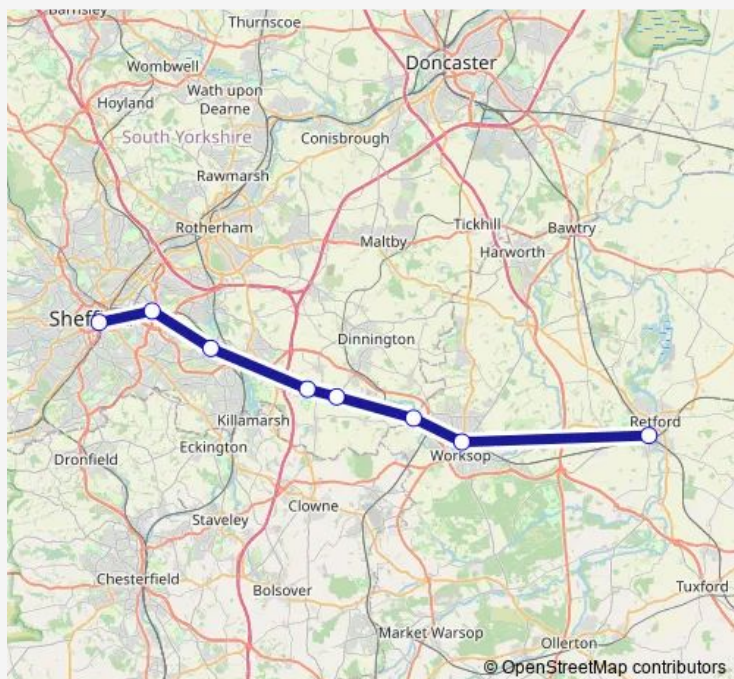

Rail Nt:Shf->Ret NT train service from SHF to Ret

[Go to website](#)

Direction

Sheffield — Retford

8 stops

[Open route schedule](#)

Sheffield

Darnall

Woodhouse

Kiveton Bridge

Kiveton Park

Shireoaks

Worksop

Retford

Route schedule

Sheffield — Retford

Monday 06:10-21:43

Tuesday 06:10-21:43

Wednesday 06:10-21:43

Thursday 06:10-21:43

Friday 06:10-21:43

Saturday 06:13-21:43

Sunday 13:14

Route info

Direction: Sheffield

Stops: 8

Trip Duration: 0 hour 44 min

■ Nt:Shf->Ret — NT train service from SHF to Ret

Nt:Shf->Ret Rail time schedules and route maps are available in an offline PDF at busmaps.com. Use the busmaps.com website to see live bus times, train schedule or subway schedule, and step-by-step directions for all public transit in Sheffield