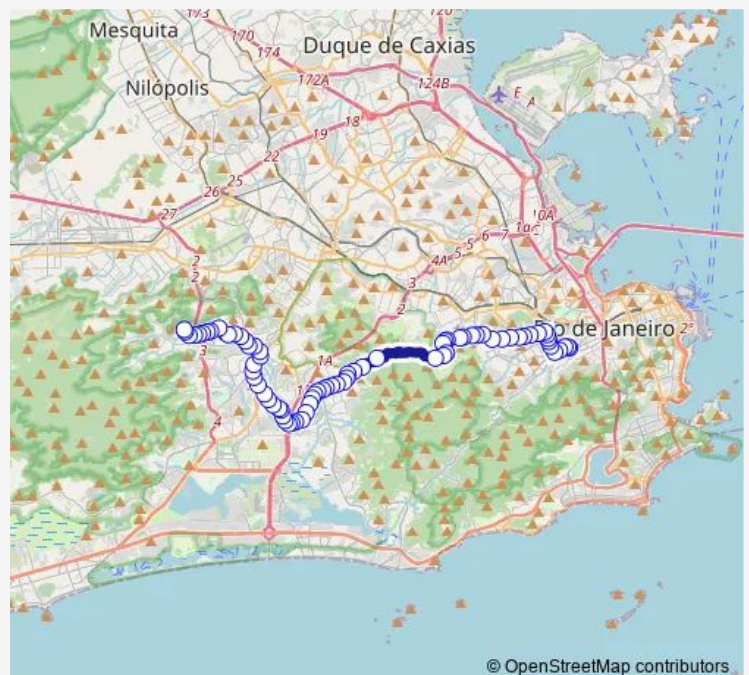

Tuesday 00:00

Wednesday 00:00

Thursday 00:00

Friday 00:00

Saturday 00:00

Sunday 00:00

Route info

Direction: Ponto Final: Saens Peña : Linhas 600 e 601

Stops: 75

Trip Duration: 1 hour 1 min

Sn600 — Taquara - Saens Peña

BusMaps

Barro Preto

Cachoeirinha

Cachoeira Grande

Santa Terezinha