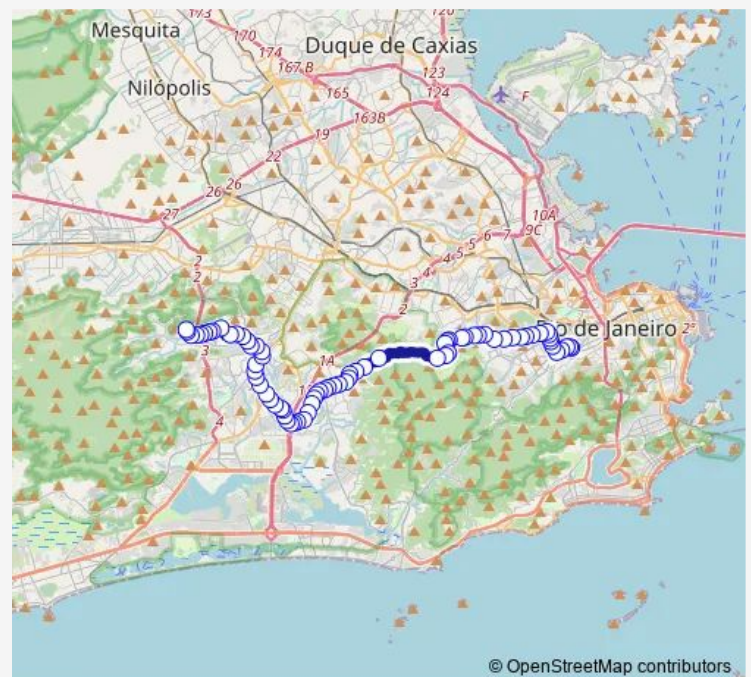

Tuesday 00:00

Wednesday 00:00

Thursday 00:00

Friday 00:00

Saturday 00:00

Sunday 00:00

Route info

Direction: Ponto Final: Saens Peña : Linhas 600 e 601

Stops: 75

Trip Duration: 1 hour 8 min

© OpenStreetMap contributors

SN600 — Taquara - Saens Peña

BusMaps

Barro Preto

Cachoeirinha

Cachoeira Grande