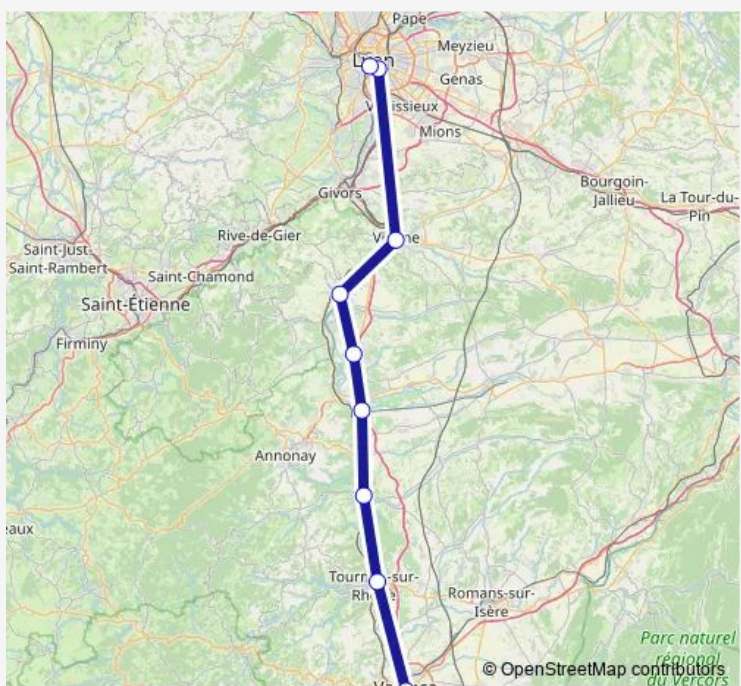

**Rail K44 Lyon Perrache - Valence**

[Go to website](#)

**Direction**  
 Lyon Perrache — Valence Ville  
 9 stops  
[Open route schedule](#)

- Lyon Perrache
- Lyon Jean Macé
- Vienne
- Saint-Clair - Les Roches
- Le Péage-de-Roussillon
- Saint-Rambert-d'Albon
- Saint-Vallier sur Rhône
- Tain-l'Hermitage - Tournon
- Valence Ville

Route schedule  
 Lyon Perrache — Valence Ville

Monday	05:39-19:11
Tuesday	05:39-19:11
Wednesday	05:39-19:11
Thursday	05:39-19:11
Friday	05:39-19:11
Saturday	05:39-16:41
Sunday	16:39

Route info  
 Direction: Lyon Perrache  
 Stops: 9  
 Trip Duration: 1 hour 11 min

## Direction

Lyon Part Dieu — Valence Ville

8 stops

[Open route schedule](#)

Lyon Part Dieu

Vienne

Saint-Clair - Les Roches

Le Péage-de-Roussillon

## Route info

Direction: Lyon Part Dieu

Stops: 8

Trip Duration: 1 hour 11 min