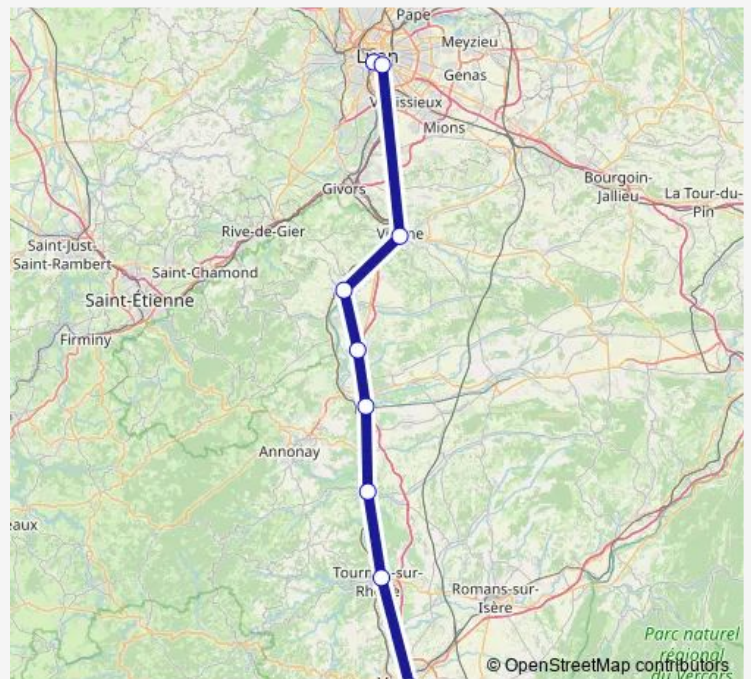

Rail K44 Lyon Perrache - Valence

[Go to website](#)

Direction

Lyon Perrache — Valence Ville

9 stops

[Open route schedule](#)

Lyon Perrache

Lyon Jean Macé

Vienne

Saint-Clair - Les Roches

Le Péage-de-Roussillon

Saint-Rambert-d'Albon

Saint-Vallier sur Rhône

Tain-l'Hermitage - Tournon

Valence Ville

Route schedule

Lyon Perrache — Valence Ville

Monday	05:39-19:11
Tuesday	05:39-19:11
Wednesday	05:39-19:11
Thursday	05:39-19:11
Friday	05:39-19:11
Saturday	05:39-16:39
Sunday	16:39

Route info

Direction: Lyon Perrache

Stops: 9

Trip Duration: 1 hour 15 min

K44 — Lyon Perrache - Valence

Direction

Valence Ville — Lyon Perrache

9 stops

[Open route schedule](#)

Valence Ville

Tain-l'Hermitage - Tournon