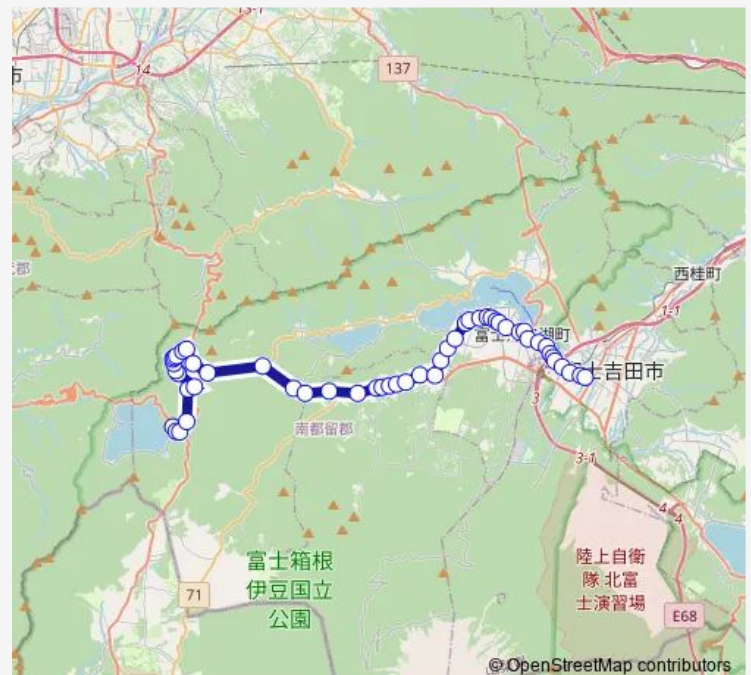

Thursday 07:00

Friday 07:00

Saturday —

Sunday —

Route info

Direction: 本栖湖観光案内所

Stops: 51

Trip Duration: 0 hour 54 min