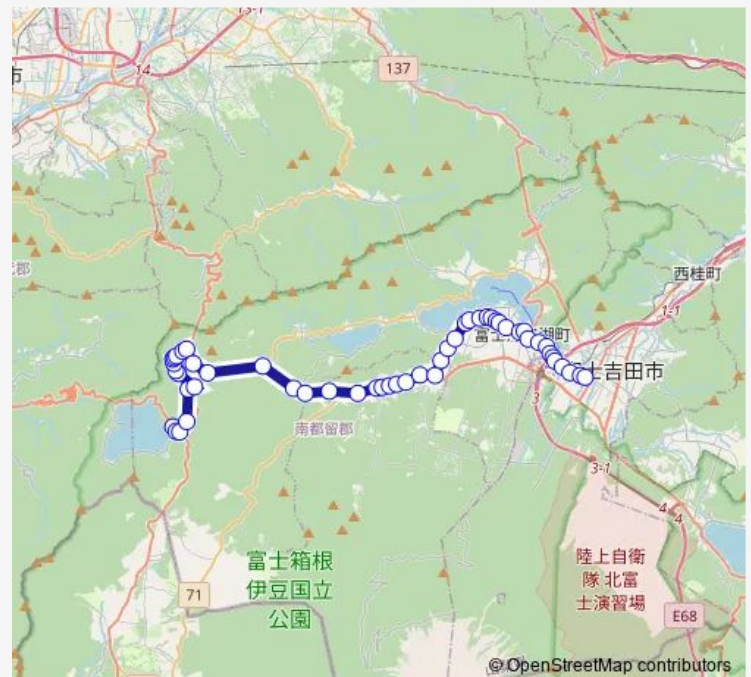

Thursday 07:00

Friday 07:00

Saturday —

Sunday —

Route info

Direction: 本栖湖観光案内所

Stops: 51

Trip Duration: 0 hour 54 min