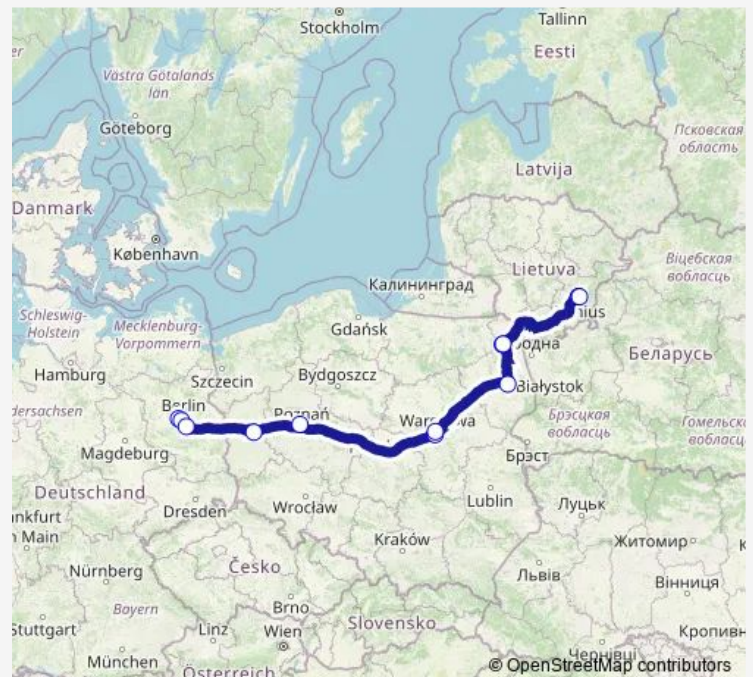

Flughafen Ber

Swiebodzin, Wojska Polskiego

Poznan, Bus Station Poznan Main Station

Warsaw, Bus Station West

Warsaw, Metro Marymont 14

Bialystok, Bus Station

Augustow, Wojska Polskiego street, Orlen/Kaufland

Thursday —

Friday 05:20

Saturday 05:20

Sunday 05:20

Route info

Direction: Berlin ZOB [Fernbus]

Stops: 12

Trip Duration: 15 hour 50 min