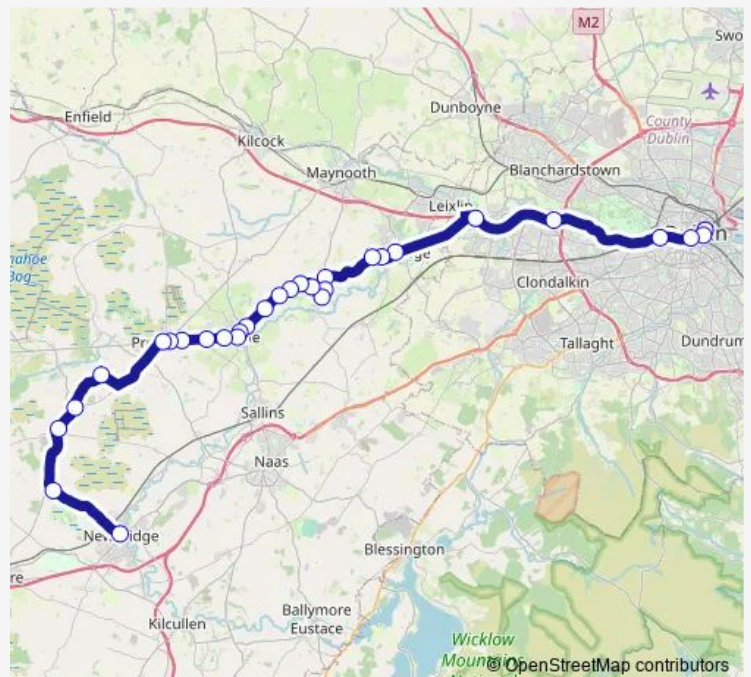

Bus 120b Dublin - Newbridge

[Go to website](#)

Direction

Connolly Station — Newbridge

30 stops

[Open route schedule](#)

- Connolly Station
- George's Quay
- Wellington Quay
- Heuston Station
- Liffey Valley Sc
- Lucan Spa Hotel
- English Row
- Celbridge Abbey
- St Wolstan's School
- Barberstown Cross
- Barberstown Road
- St Brigid's Church
- Straffan
- Baybush
- Ovidstown
- Irishtown Upper
- Richardstown
- Brooklands
- Clane Garda Station
- Clane
- Clane Hospital

Route schedule

Connolly Station — Newbridge

Monday	10:00-15:00
Tuesday	10:00-15:00
Wednesday	10:00-15:00
Thursday	10:00-15:00
Friday	10:00-15:00
Saturday	15:00-17:00
Sunday	—

Route info

Direction: Connolly Station

Stops: 30

Trip Duration: 1 hour 58 min

120b — Dublin - Newbridge

Firmount Cross

Curryhills

St Farnan's Church

Barrington Court

Robertstown

Kilmeague

Allen

Milltown

Newbridge

Direction

Newbridge — Mayor Street Lower

31 stops

[Open route schedule](#)