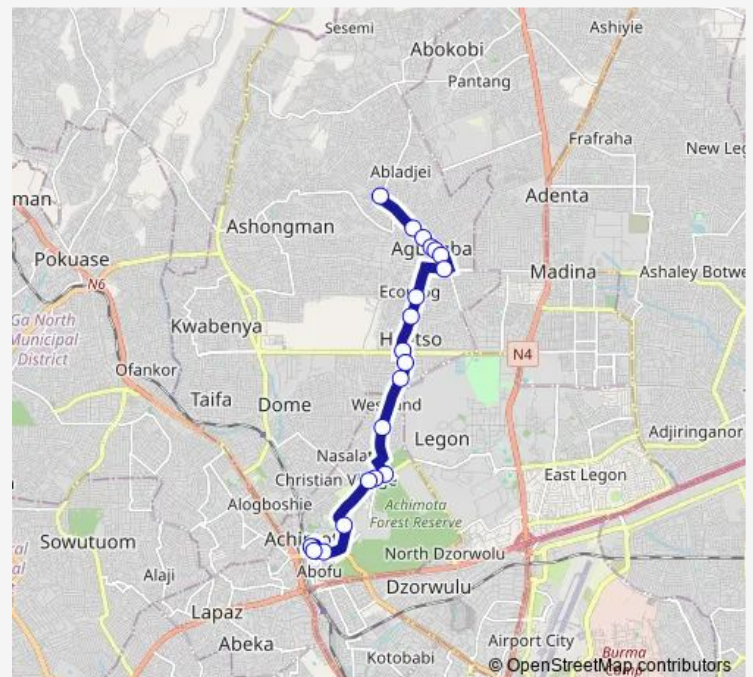

Westland Junction

Gimpa Junction

Palava

Kissehman

Achimota Hospital

Club House

Junction 120

Station - Terminal 5

Terminal Achimota

### Route schedule

Terminal Ashongman — Terminal Achimota

Monday 11:30

Tuesday 11:30

Wednesday 11:30

Thursday 11:30

Friday 11:30

Saturday 11:30

### Route info

Direction: Terminal Ashongman

Stops: 21

Trip Duration: 0 hour 42 min

■ 120B — Ashongman to Achimota

120B Bus time schedules and route maps are available in an offline PDF at [busmaps.com](https://busmaps.com). Use the [busmaps.com](https://busmaps.com) website to see live bus times, train schedule or subway schedule, and step-by-step directions for all public transit in Accra