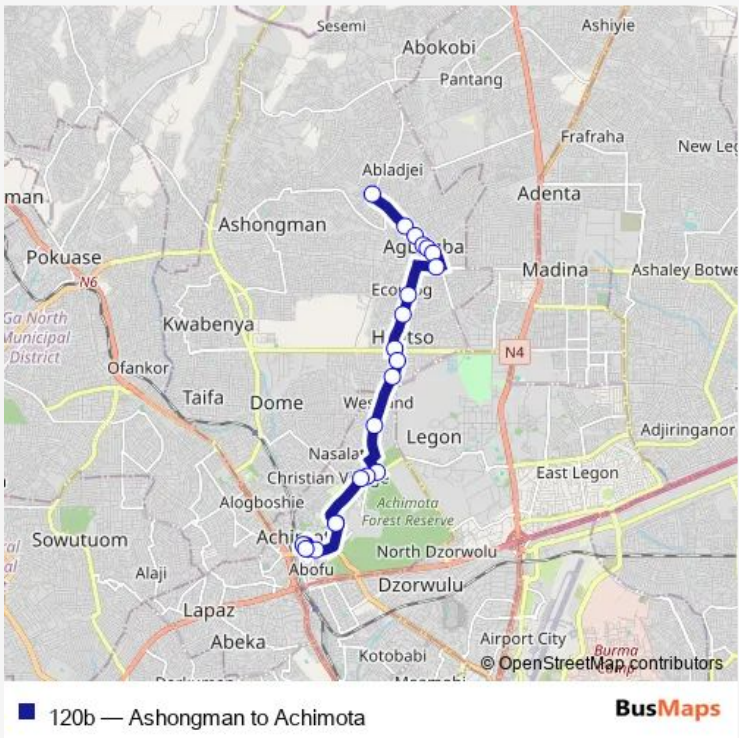

Bus 120b Ashongman to Achimota

[Go to website](#)

Direction
Terminal Ashongman — Terminal Achimota
20 stops
[Open route schedule](#)

- Terminal Ashongman
- Assemblies (via. Ashongman)
- Cemetery 050
- Agboba
- Fitting Shop
- School Junction 120
- Gose Junction
- Ekumo Bridge
- Poultry farm
- Haatso Junction
- Barclays Bank
- Pharmacy 380
- Westland Junction
- Gimpa Junction
- Palava
- Kissehman
- Achimota Hospital
- Junction 120
- Station - Terminal 5
- Terminal Achimota

Route schedule
Terminal Ashongman — Terminal Achimota

Monday	11:30
Tuesday	11:30
Wednesday	11:30
Thursday	11:30
Friday	11:30
Saturday	11:30
Sunday	11:30

Route info
Direction: Terminal Ashongman
Stops: 20
Trip Duration: 0 hour 42 min

120b Bus time schedules and route maps are available in an offline PDF at busmaps.com. Use the busmaps.com website to see live bus times, train schedule or subway schedule, and step-by-step directions for all public transit in Accra

The schedule is provided in the local timezone. Times with "(+1)" indicate departures on the next day.

PDF file created on 2025-02-26

2024 BusMaps.com - All Rights Reserved