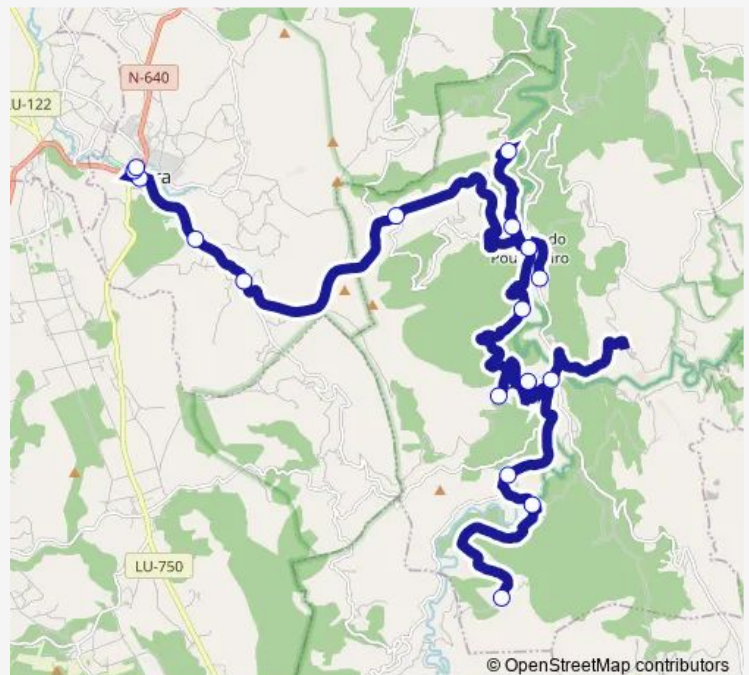

Monday 08:24

Tuesday 08:24

Wednesday 08:24

Thursday 08:24

Friday 08:24

Saturday —

Sunday —

Route info

Direction: Barangón

Stops: 17

Trip Duration: 0 hour 42 min

■ Xg638002 — IES Pedregal DE Irimia-Barangon

Direction

IES Pedregal DE Irimia — Barangón

17 stops

[Open route schedule](#)