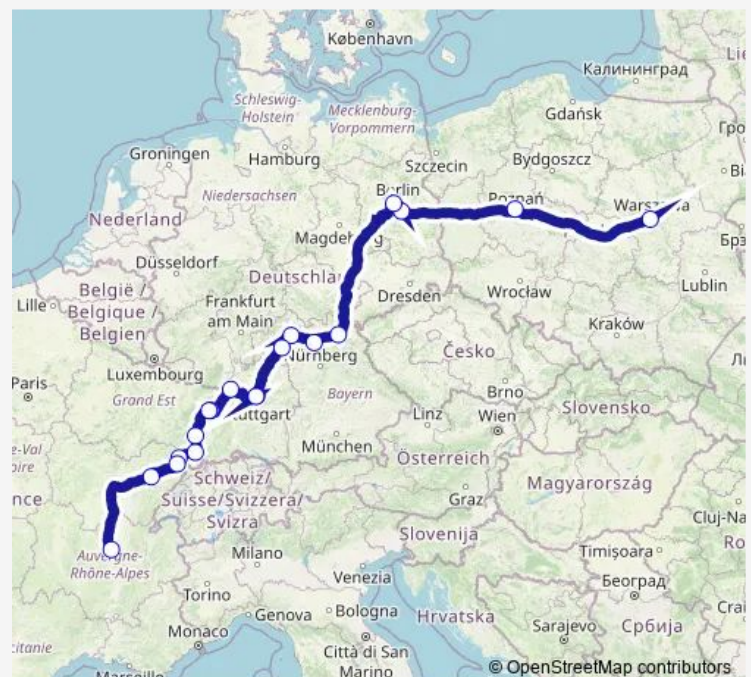

Strasbourg

Colmar

Mulhouse (bus station)

Belfort

Montbéliard (Acropole)

Besançon

Lyon (Perrache Bus Station)

Route schedule

Warsaw, Bus Station West — Lyon (Perrache Bus Station)

Monday 11:05

Tuesday 11:05

Wednesday 11:05

Thursday 11:05

Friday 11:05

Saturday 11:05

Sunday 11:05

Route info

Direction: Warsaw, Bus Station West

Stops: 19

Trip Duration: 26 hour 0 min

N1326 — Warsaw - Berlin - Lyon

Direction

Lyon (Perrache Bus Station) — Warsaw, Bus Station West

19 stops

[Open route schedule](#)

Lyon (Perrache Bus Station)

Besançon

Montbéliard (Acropole)

Belfort

Mulhouse (bus station)

Colmar

Strasbourg