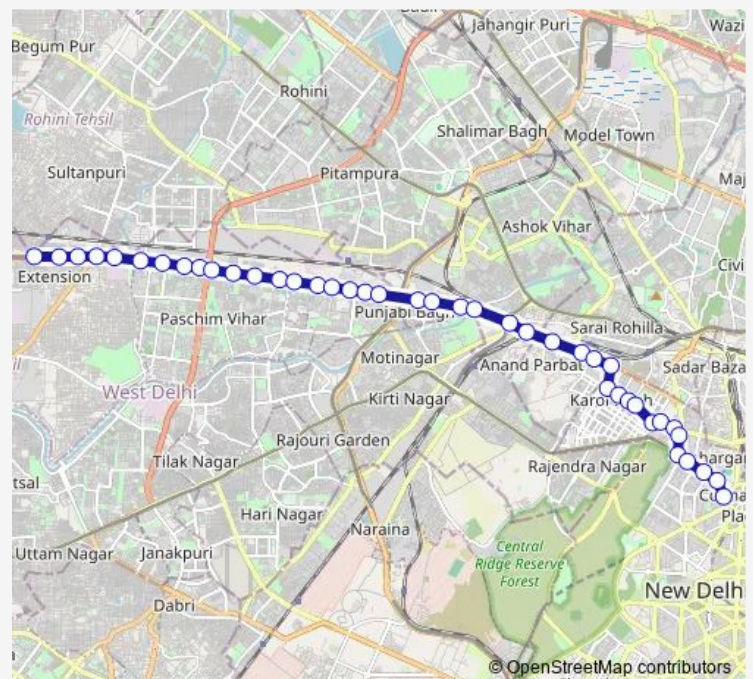

### Route schedule

Qamruddin Nagar Terminal — Shivaji Stadium Terminal

Monday 06:15-21:11

Tuesday 06:15-21:11

Wednesday 06:15-21:11

Thursday 06:15-21:11

Friday 06:15-21:11

Saturday 06:15-21:11

### Route info

Direction: Qamruddin Nagar Terminal

Stops: 42

Trip Duration: 1 hour 11 min

■ 966adown

BusMaps

Ram Pura

Ram Pura (Ashok Park)