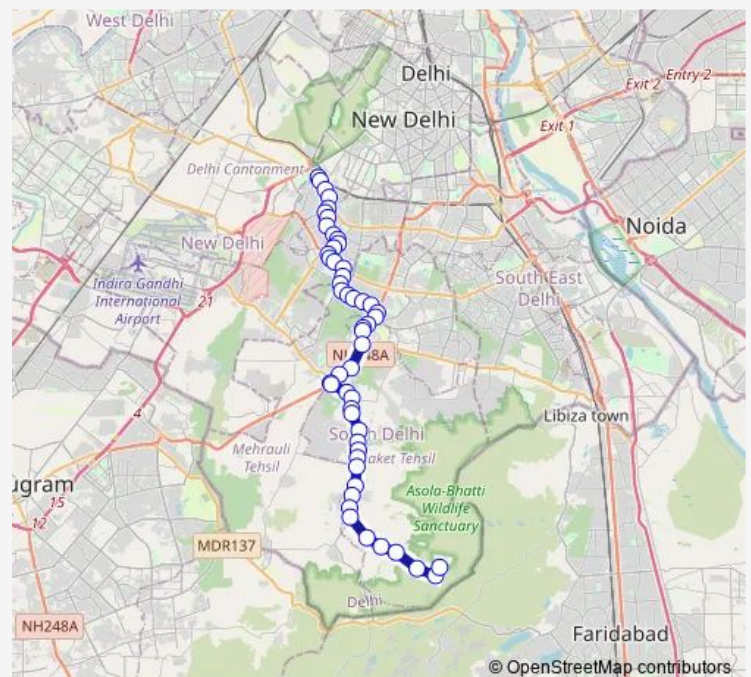

### Route schedule

Dhaura Kuan Arsd College — Bhati Mines (T)

Monday 05:11-21:28

Tuesday 05:11-21:28

Wednesday 05:11-21:28

Thursday 05:11-21:28

Friday 05:11-21:28

Saturday 05:11-21:28

### Route info

Direction: Dhaura Kuan Arsd College

Stops: 52

Trip Duration: 1 hour 36 min

■ 523up

BusMaps

© OpenStreetMap contributors

Qutab Hotel