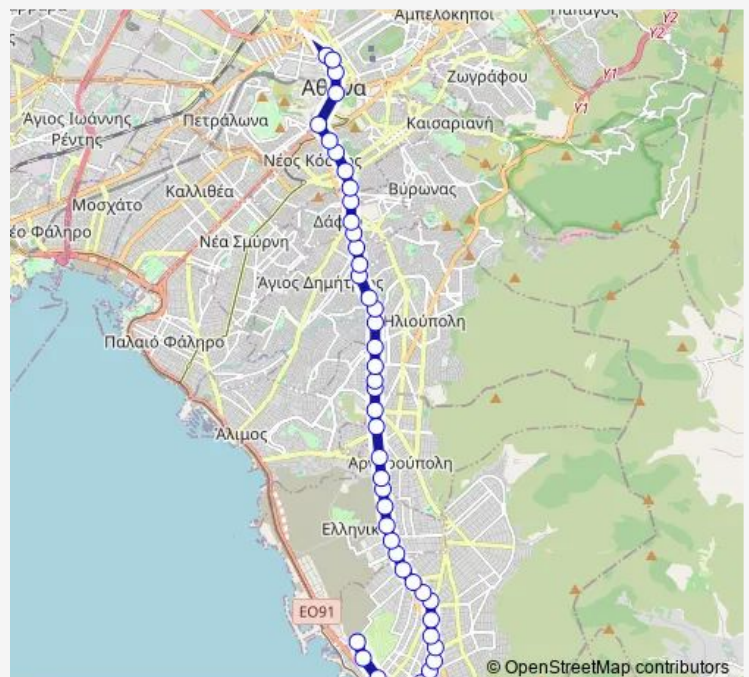

Thursday 05:15-24:00

Friday 05:15-24:00

Saturday 05:15-24:00

Sunday 05:15-24:00

Route info

Direction: Αφετηρια

Stops: 43

Trip Duration: 0 hour 55 min

Wednesday 05:10-24:00

Thursday 05:10-24:00

Friday 05:10-24:00

Saturday 05:10-24:00

Sunday 05:10-24:00

Route info

Direction: Τέρμα

Stops: 46