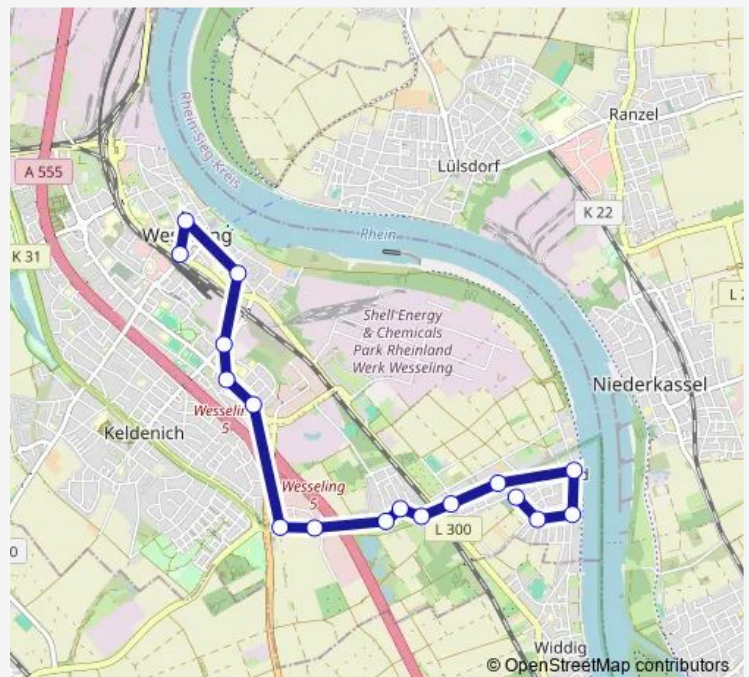

### Route schedule

Wesseling Schulzentrum — Wesseling Urfeld Kirche

Monday 13:32

Tuesday 13:32

Wednesday 13:32

Thursday 13:32

Friday 13:32

Saturday —

### Route info

Direction: Wesseling Schulzentrum

Stops: 21

Trip Duration: 0 hour 27 min