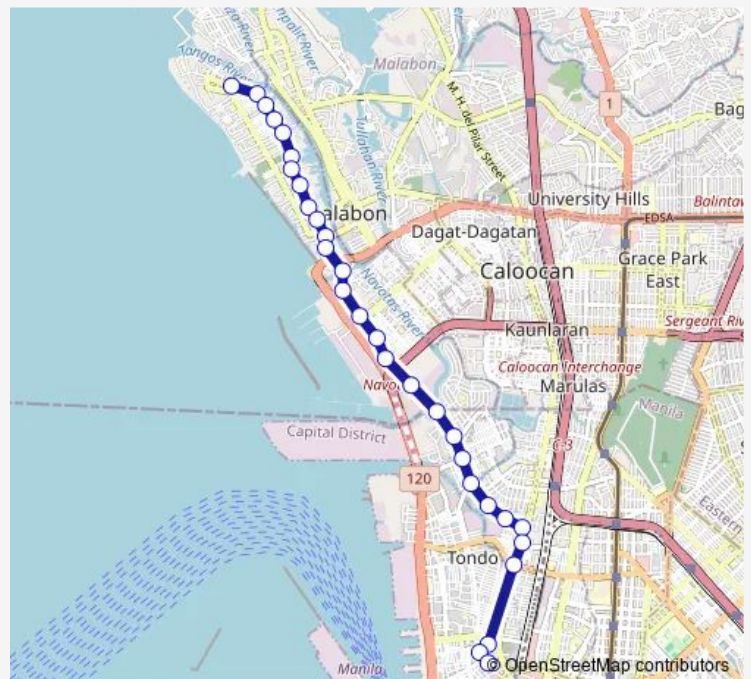

Bus Divisoria - Navotas via H. Lopez

[Go to website](#)

Direction
 M. Naval, City of Navotas — Ylayay, Manila
 30 stops
[Open route schedule](#)

- M. Naval, City of Navotas
- Navotas Shipyard, M. Naval, City of Navotas
- M. Naval / Daanghari Intersection, City of Navotas
- M. Naval / Ignacio Intersection City of Navotas
- Iglesia Ni Cristo, M. Naval, City of Navotas
- Gov. Andres Pascual High School, M. Naval, City of Navotas
- Navotas Elementary School, M. Naval, City of Navotas
- Church of Jesus Christ of Latter-Day Saints, M. Naval, City of Navotas
- Navotas City Hall, M. Naval, City of Navotas
- Navotas Fire Station, M. Naval, City of Navotas
- San Idefonso, M. Naval, City of Navotas
- M. Naval, Malabon City
- M. Naval / Tanganahan Intersection, Malabon City
- North Bay Boulevard / Lacson Intersection, City of Navotas
- ADC Batching Point, North Bay Boulevard, City of Navotas
- Navotas Agora Complex, North Bay Boulevard, City of Navotas
- North Bay Boulevard, Tondo
- North Bay Boulevard, Tondo
- Westminister High School / Tondo Hospital, North Bay Boulevard, Tondo

Route schedule
 M. Naval, City of Navotas — Ylayay, Manila

Monday	00:00
Tuesday	00:00
Wednesday	00:00
Thursday	00:00
Friday	00:00
Saturday	00:00
Sunday	00:00

Route info
 Direction: M. Naval, City of Navotas
 Stops: 30
 Trip Duration: 0 hour 43 min

■ Divisoria - Navotas via H. Lopez **BusMaps**

Dried Fish Dealer, North Bay Boulevard, Tondo

North Bay Boulevard / Rodriguez Intersection, Tondo

H. Lopez Blvd / Guidote Intersection, Tondo

Immaculate Conception Academy, North Bay Blvd, Manila

Friday 00:00

Saturday 00:00

Sunday 00:00

Route info

Direction: Ylayay, Manila

Stops: 31

Trip Duration: 0 hour 43 min

Church of Jesus Christ of Latter-Day Saints, M. Naval, City of Navotas