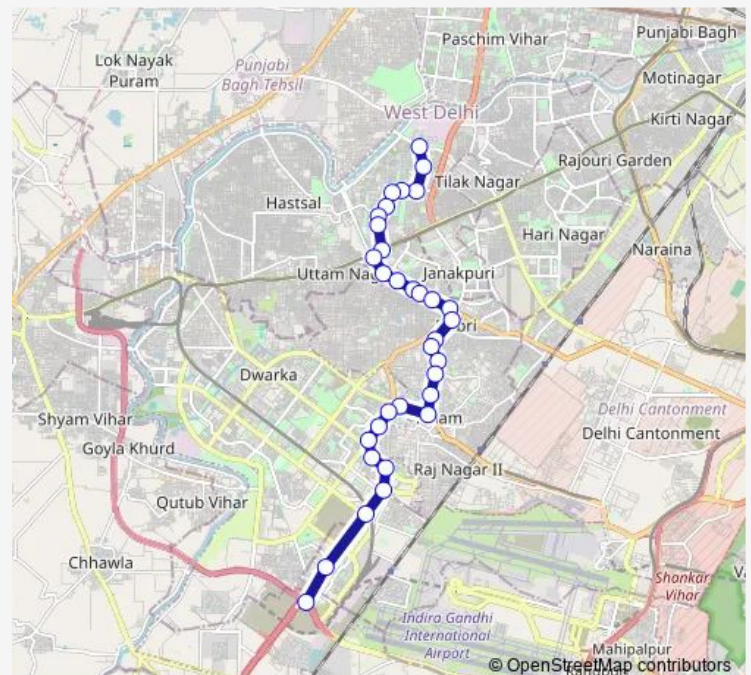

### Route schedule

H-3 Vikas Puri Terminal — Dwarka Sec 22 Cluster Depot

Monday 00:05-23:51

Tuesday 00:05-23:51

Wednesday 00:05-23:51

Thursday 00:05-23:51

Friday 00:05-23:51

Saturday 00:05-23:51

Sunday 00:05-23:51

### Route info

Direction: H-3 Vikas Puri Terminal

Stops: 33

Trip Duration: 0 hour 56 min

793stldown

BusMaps

Sulabh International Centre

Dwarka Crossing / Maharaja Agrasen Hospital