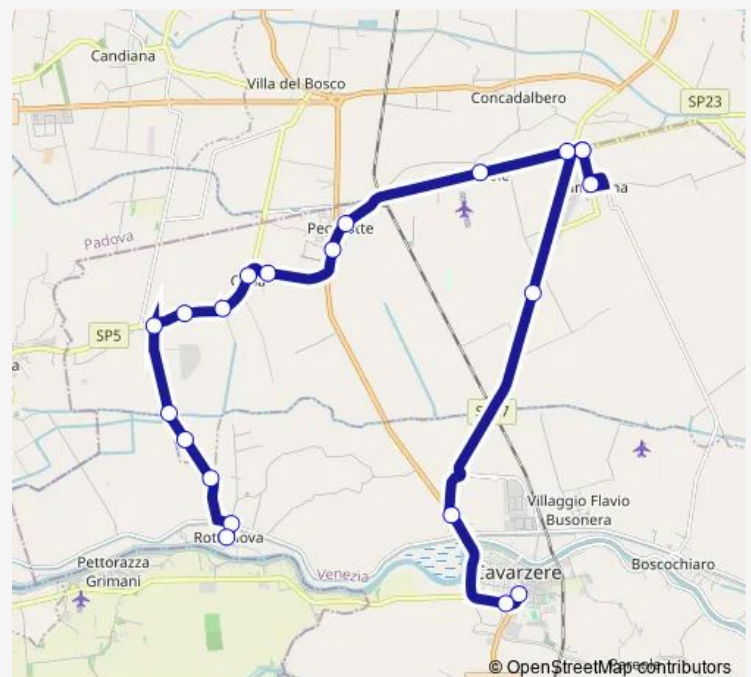

Bus 73E Cavarzere - Maddalena Rottanova

[Go to website](#)

Direction

Cavarzere — Maddalena Rottanova

21 stops

[Open route schedule](#)

- Cavarzere
- Cavarzere Margherita
- Cavarzere Ca' Venier
- Cona Localita' Bruso
- Corezzola
- Cantarana Paese
- Corezzola
- Correzzola Cantarana
- Monsole Venezia
- Stazione Pegolotte
- Pegolotte Piera
- Cona Lamarmora
- Cona
- Cona Zuccona
- Conetta Rottanova
- Conetta Rottanova
- Rottanova Canale
- Rottanova Civico 18
- Rottanova
- Rottanova Coette Basse
- Maddalena Rottanova

Route schedule

Cavarzere — Maddalena Rottanova

Monday	14:13
Tuesday	14:13
Wednesday	14:13
Thursday	14:13
Friday	14:13
Saturday	14:13
Sunday	—

Route info

Direction: Cavarzere

Stops: 21

Trip Duration: 0 hour 28 min

73E — Cavarzere - Maddalena Rottanova

73E Bus time schedules and route maps are available in an offline PDF at busmaps.com. Use the busmaps.com website to see live bus times, train schedule or subway schedule, and step-by-step directions for all public transit in Pegolotte