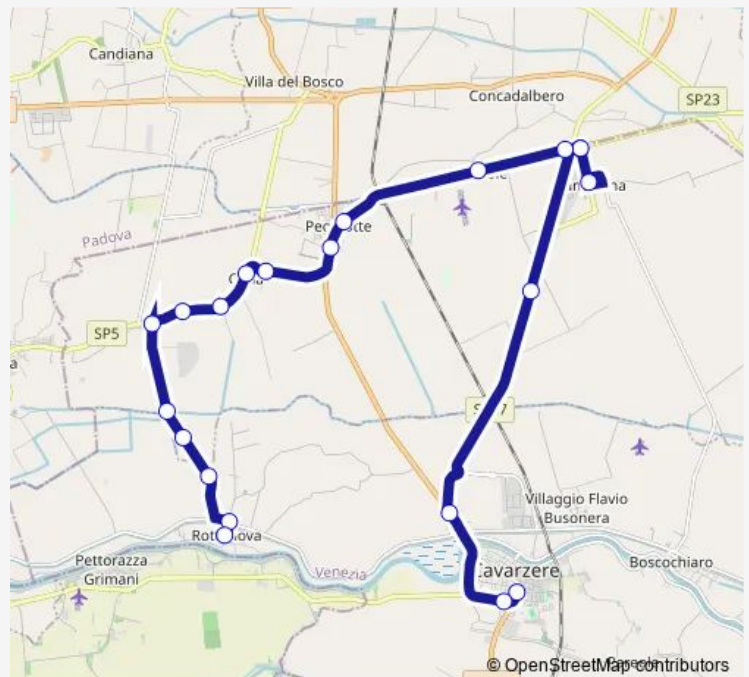

Bus 73e Cavarzere - Maddalena Rottanova

[Go to website](#)

Direction

Cavarzere — Maddalena Rottanova

21 stops

[Open route schedule](#)

- Cavarzere
- Cavarzere Margherita
- Cavarzere Ca' Venier
- Cona Localita' Bruso
- Corezzola
- Cantarana Paese
- Corezzola
- Correzzola Cantarana
- Monsole Venezia
- Stazione Pegolotte
- Pegolotte Piera
- Cona Lamarmora
- Cona
- Cona Zuccona
- Conetta Rottanova
- Conetta Rottanova
- Rottanova Canale
- Rottanova Civico 18
- Rottanova
- Rottanova Coette Basse
- Maddalena Rottanova

Route schedule

Cavarzere — Maddalena Rottanova

Monday	14:13
Tuesday	14:13
Wednesday	14:13
Thursday	14:13
Friday	14:13
Saturday	14:13
Sunday	—

Route info

Direction: Cavarzere

Stops: 21

Trip Duration: 0 hour 28 min

73e — Cavarzere - Maddalena Rottanova

73e Bus time schedules and route maps are available in an offline PDF at busmaps.com. Use the busmaps.com website to see live bus times, train schedule or subway schedule, and step-by-step directions for all public transit in Pegolotte