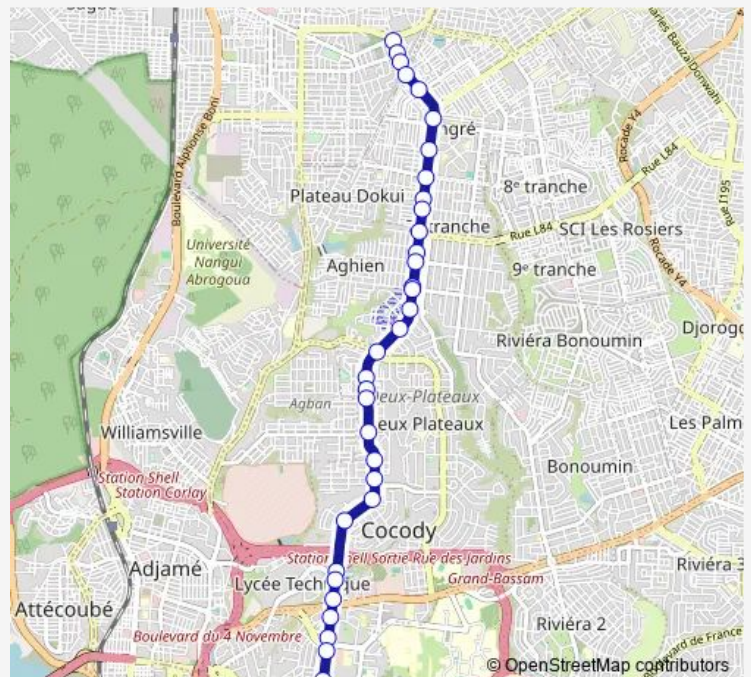

### Route schedule

Gare Carrefour Angré — Saint Jean

Monday 06:00

Tuesday 06:00

Wednesday 06:00

Thursday 06:00

Friday 06:00

Saturday 06:00

### Route info

Direction: Gare Carrefour Angré

Stops: 37

Trip Duration: 2 hour 0 min

woro woro : Carrefour Angré ↔ St Jean

2 Plateaux Mobil

Carrefour macaci

Farandole

## Route info

Direction: Pharmacie St Jean

Stops: 34

Trip Duration: 2 hour 0 min

Cité Papayer

Cei

22ème

Carrefour Adama Sanogo