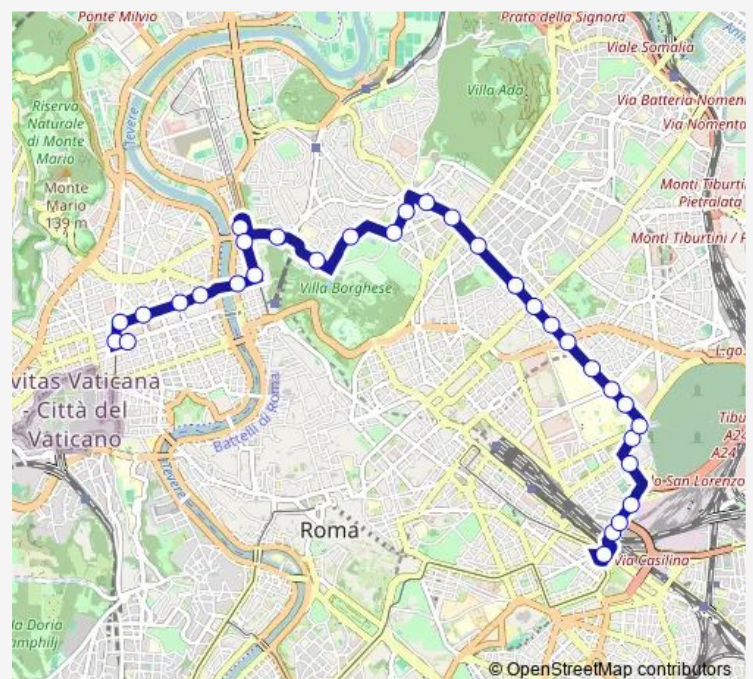

Reti

Scalo S. Lorenzo/Sardi

Scalo S. Lorenzo/Talamo

Route schedule

Belle Arti — P.Za DI Porta Maggiore

Monday —

Tuesday —

Wednesday —

Thursday —

Friday 04:52-06:30

Saturday —

Sunday —

Route info

Direction: Belle Arti

Stops: 23

Trip Duration: 0 hour 35 min

19nav

BusMaps

Scalo SAN Lorenzo

P.Za DI Porta Maggiore

Direction

Giulio Cesare/Ottaviano (Ma) — Gerani

46 stops

[Open route schedule](#)