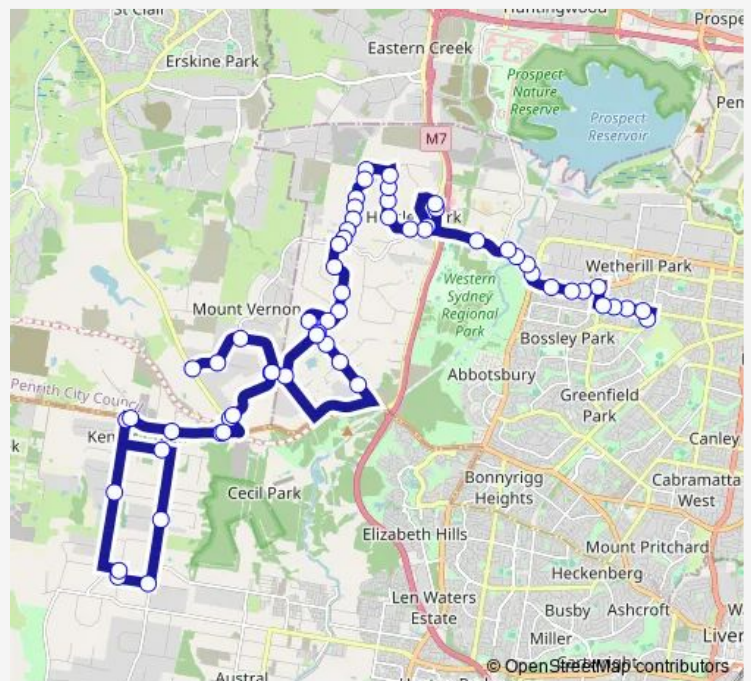

Horsley Park Public School, Walworth Rd

Marion Primary School, The Horsley Dr

Horsley Park Shops, The Horsley Dr

33 Arundle Rd

Route schedule

Prairie Vale Rd Opp Fairfield Hosp — Kerrs Rd Before Mamre Rd

Monday	14:50
Tuesday	14:50
Wednesday	14:50
Thursday	14:50
Friday	14:50
Saturday	—
Sunday	—

Route info

Direction: Prairie Vale Rd Opp Fairfield Hosp

Stops: 62

Trip Duration: 1 hour 26 min

9624 — Prairiewood High School to Mount Vernon via Cecil Park **BusMaps**

Arundle Rd Opp 75

125 Arundle Rd

Arundel Rd Before Burley Rd

Delaware Rd At Burley Rd

234 Delaware Rd

Delaware Rd Opp 281

132 Delaware Rd

96 Delaware Rd

42-56 Delaware Rd

Delaware Rd Before Horsley Rd

Horsley Rd Opp Delaware Rd [Virtual]

Lincoln Rd After Truman Rd

209a Lincoln Rd

Lincoln Rd Opp Garfield Rd

54-72 Lincoln Rd

Cecil Rd After Lincoln Rd

Cecil Rd Opp Selkirk Av

Selkirk Av After Cecil Rd

Georgina Rd At Mt Vernon Rd