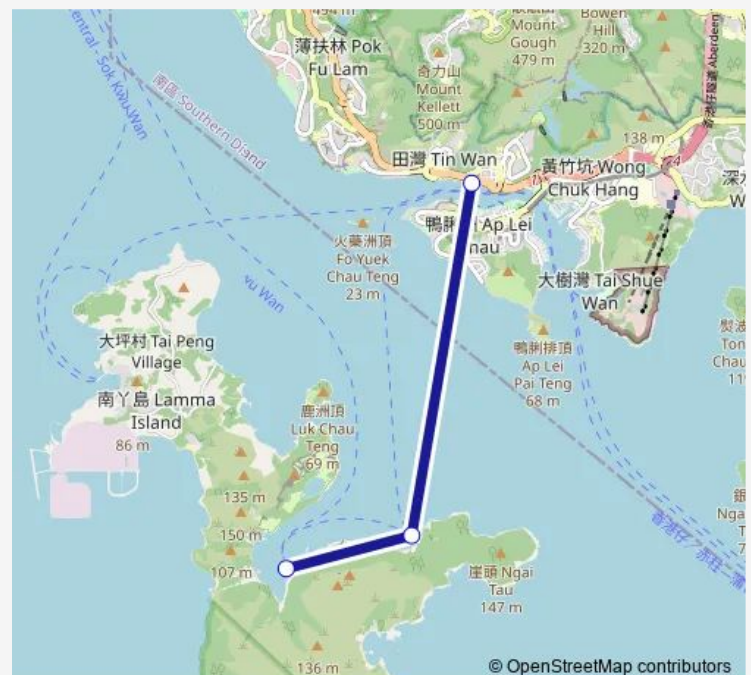

### Direction

Aberdeen|Pontoon at Aberdeen Promenade — Sok Kwu Wan Public Pier at Lamma Island

3 stops

[Open route schedule](#)

Aberdeen|Pontoon at Aberdeen Promenade

Mo Tat Public Pier at Lamma Island

Sok Kwu Wan Public Pier at Lamma Island

### Route schedule

Aberdeen|Pontoon at Aberdeen Promenade — Sok Kwu Wan Public Pier at Lamma Island

Monday	06:40-23:00
Tuesday	06:40-23:00
Wednesday	06:40-23:00
Thursday	06:40-23:00
Friday	06:40-23:00
Saturday	06:40-23:00
Sunday	06:40-23:00

### Route info

Direction: Aberdeen|Pontoon at Aberdeen Promenade

Stops: 3

Trip Duration: 0 hour 30 min

■ Aberdeen - SOK KWU WAN (VIA MO Tat)

### Route info

Direction: Sok Kwu Wan Public Pier at Lamma Island

Stops: 3

Trip Duration: 0 hour 30 min

Ferry time schedules and route maps are available in an offline PDF at [busmaps.com](https://busmaps.com). Use the [busmaps.com](https://busmaps.com) website to see live bus times, train schedule or subway schedule, and step-by-step directions for all public transit in Aberdeen