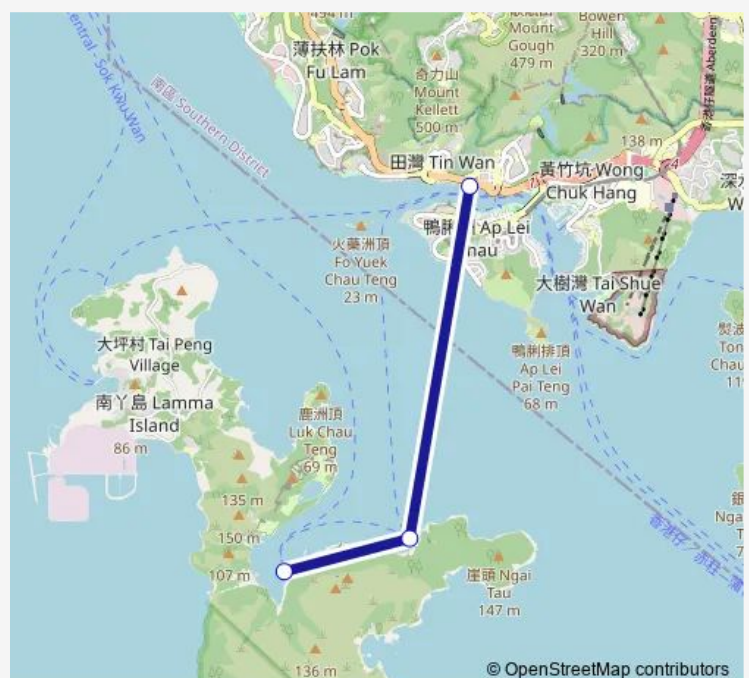

Mo Tat Public Pier at Lamma Island

Sok Kwu Wan Public Pier at Lamma Island

Route schedule

Aberdeen|Pontoon at Aberdeen Promenade — Sok Kwu Wan Public Pier at Lamma Island

Monday	06:40-23:00
Tuesday	06:40-23:00
Wednesday	06:40-23:00
Thursday	06:40-23:00
Friday	06:40-23:00
Saturday	06:40-23:00
Sunday	06:40-23:00

Route info

Direction: Aberdeen|Pontoon at Aberdeen Promenade

Stops: 3

Trip Duration: 0 hour 30 min

Direction

Sok Kwu Wan Public Pier at Lamma Island — Aberdeen|Pontoon at Aberdeen Promenade

3 stops

[Open route schedule](#)

Monday 06:00-22:20

Tuesday 06:00-22:20

Wednesday 06:00-22:20

Thursday 06:00-22:20

Friday 06:00-22:20

Saturday 06:00-22:20

Sunday 06:00-22:20

Route info

Direction: Sok Kwu Wan Public Pier at Lamma Island

Stops: 3

Trip Duration: 0 hour 30 min

Ferry time schedules and route maps are available in an offline PDF at busmaps.com. Use the busmaps.com website to see live bus times, train schedule or subway schedule, and step-by-step directions for all public transit in Aberdeen