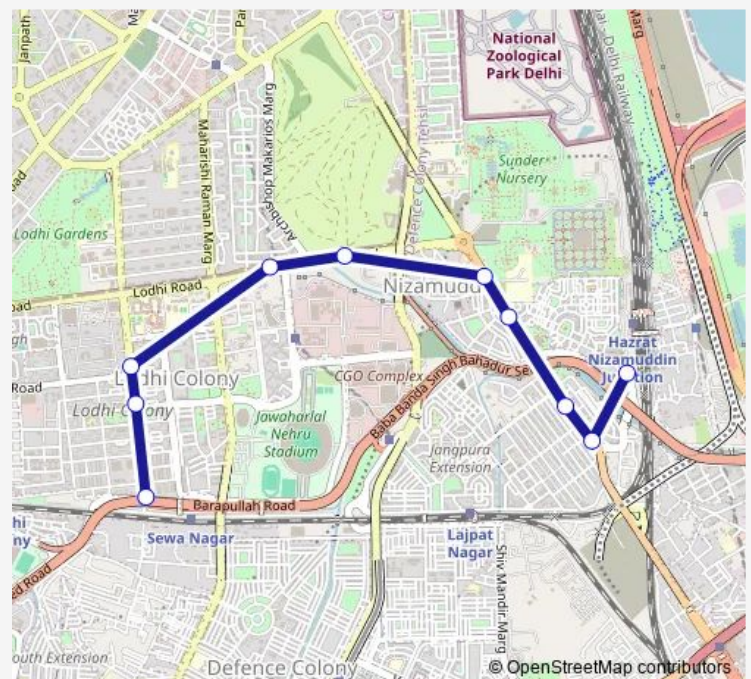

### Route schedule

Nizamuddin Railway Station — Kushak Nallah Depot

Monday 04:18-08:30

Tuesday 04:18-08:30

Wednesday 04:18-08:30

Thursday 04:18-08:30

Friday 04:18-08:30

Saturday 04:18-08:30

Sunday 04:18-08:30

### Route info

Direction: Nizamuddin Railway Station

Stops: 10

Trip Duration: 0 hour 18 min

7941stldown Bus time schedules and route maps are available in an offline PDF at [busmaps.com](https://busmaps.com). Use the [busmaps.com](https://busmaps.com) website to see live bus times, train schedule or subway schedule, and step-by-step directions for all public transit in Defence Colony