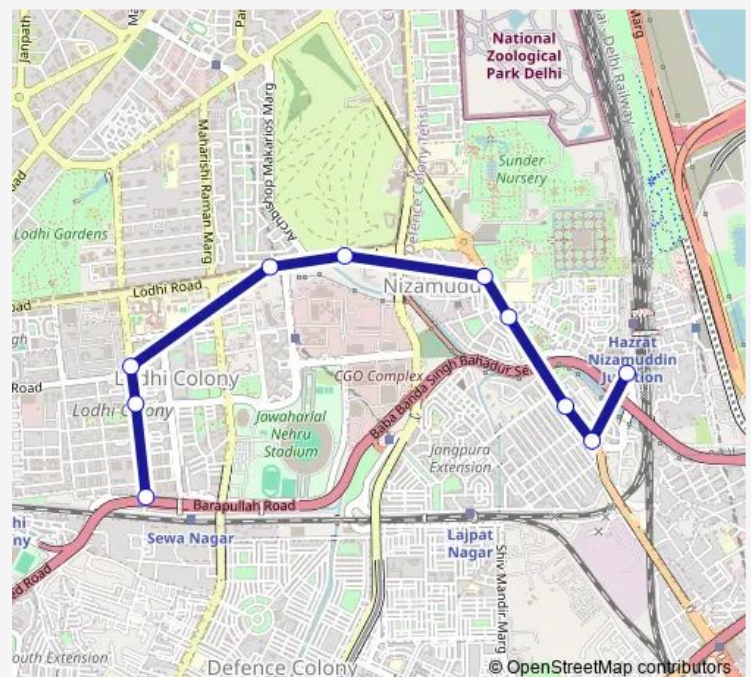

Route schedule

Nizamuddin Railway Station — Kushak Nallah Depot

Monday 04:18-08:30

Tuesday 04:18-08:30

Wednesday 04:18-08:30

Thursday 04:18-08:30

Friday 04:18-08:30

Saturday 04:18-08:30

Sunday 04:18-08:30

Route info

Direction: Nizamuddin Railway Station

Stops: 10

Trip Duration: 0 hour 18 min

7941stldown Bus time schedules and route maps are available in an offline PDF at busmaps.com. Use the busmaps.com website to see live bus times, train schedule or subway schedule, and step-by-step directions for all public transit in Defence Colony