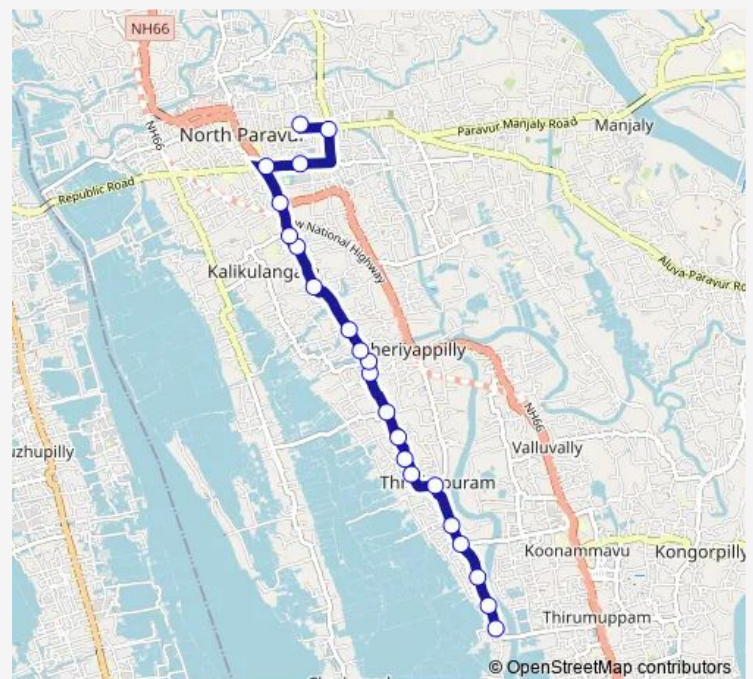

### Route schedule

Kottuvally south — North Paravur

Monday 06:00

Tuesday 06:00

Wednesday 06:00

Thursday 06:00

Friday 06:00

Saturday 06:00

Sunday 06:00

### Route info

Direction: Kottuvally south

Stops: 22

Trip Duration: 0 hour 24 min

North Paravur ↔ Kottuvally South (via Athani)

## Route info

Direction: North Paravur

Stops: 23

Trip Duration: 0 hour 24 min

Bus time schedules and route maps are available in an offline PDF at [busmaps.com](https://busmaps.com). Use the [busmaps.com](https://busmaps.com) website to see live bus times, train schedule or subway schedule, and step-by-step directions for all public transit in Alangad