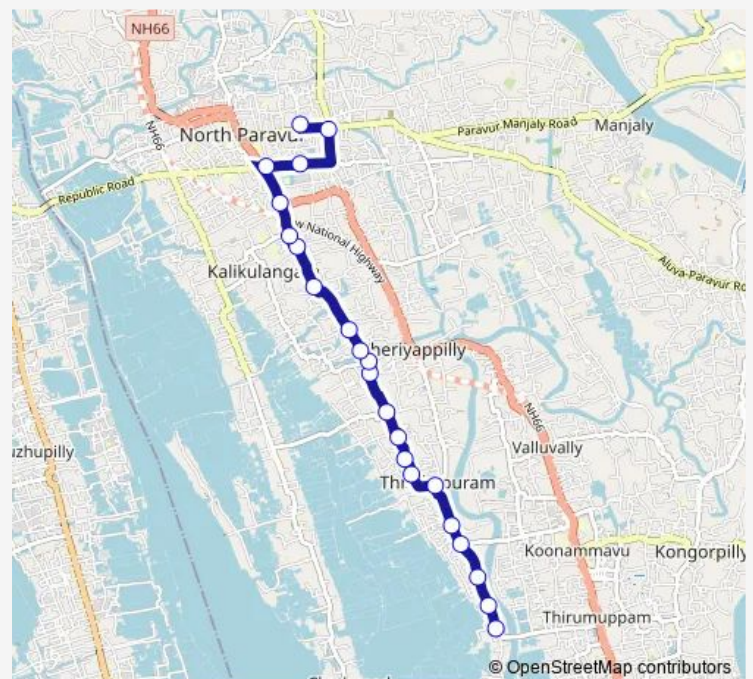

Thursday 06:00

Friday 06:00

Saturday 06:00

Sunday 06:00

Route info

Direction: Kottuvally south

Stops: 22

Trip Duration: 0 hour 24 min

Wednesday 06:00

Thursday 06:00

Friday 06:00

Saturday 06:00

Sunday 06:00

Route info

Direction: North Paravur

Stops: 23