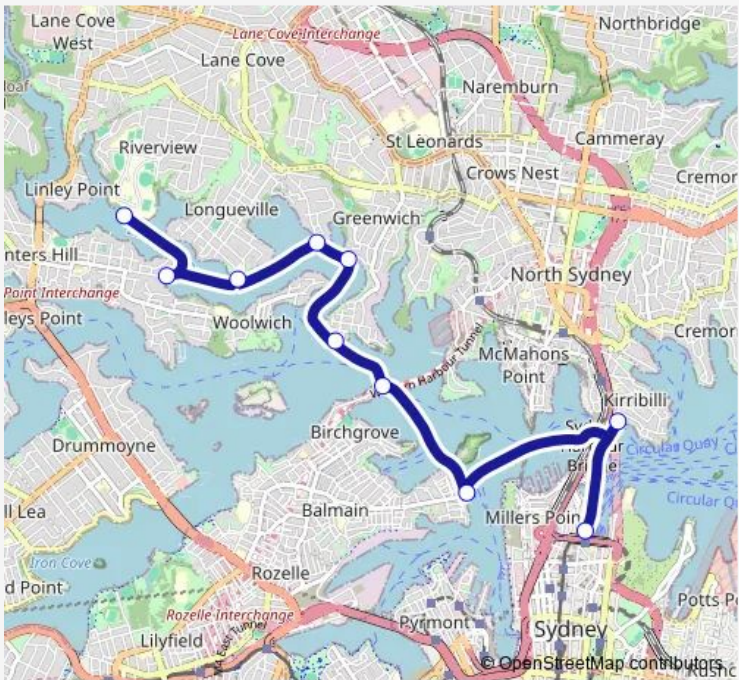

## Ferry Cclc Lane Cove Ferry

[Go to website](#)

**Direction**  
 Circular Quay, Wharf 6 — Darling Harbour, Pier 26  
 6 stops  
[Open route schedule](#)

- Circular Quay, Wharf 6
- Greenwich Wharf
- Northwood Wharf
- Longueville Wharf
- Hunters Hill Wharf
- Darling Harbour, Pier 26

Route schedule  
 Circular Quay, Wharf 6 — Darling Harbour, Pier 26

Monday	19:10
Tuesday	19:10
Wednesday	19:10
Thursday	19:10
Friday	19:10
Saturday	—
Sunday	—

**Route info**  
 Direction: Circular Quay, Wharf 6  
 Stops: 6  
 Trip Duration: 0 hour 42 min

## Direction

Hunters Hill Wharf — Darling Harbour, Pier 26

9 stops

[Open route schedule](#)

Hunters Hill Wharf

Riverview College Wharf

Longueville Wharf

Northwood Wharf

## Route info

Direction: Darling Harbour, Pier 26

Stops: 7

Trip Duration: 0 hour 45 min

**Direction**

Circular Quay, Wharf 6 — Riverview College Wharf

5 stops

[Open route schedule](#)