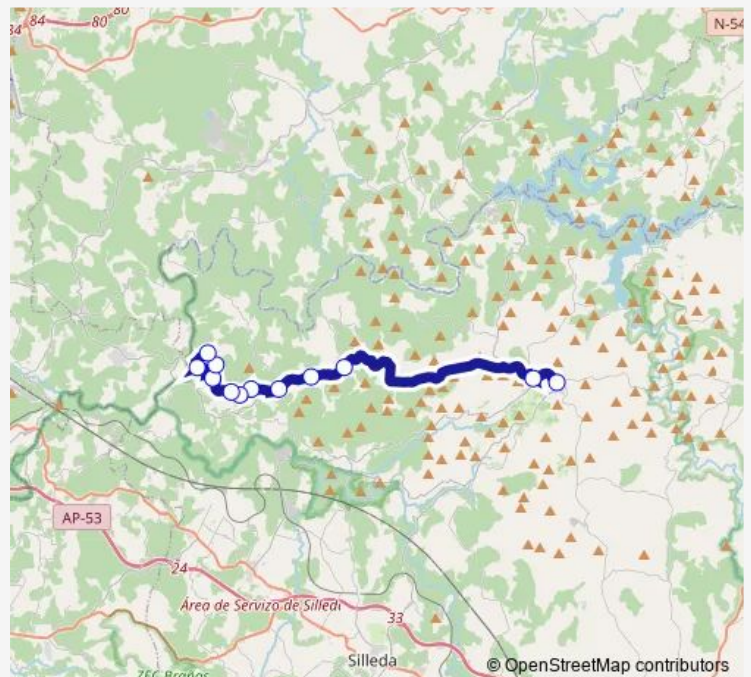

Route schedule

IES Marco do Camballón — Añobre

Monday 14:35-17:30

Tuesday 14:35

Wednesday 14:35-17:30

Thursday —

Friday 14:35

Saturday —

Sunday —

Route info

Direction: IES Marco do Camballón

Stops: 12

Trip Duration: 0 hour 36 min

Direction

Añobre — IES Marco do Camballón

12 stops