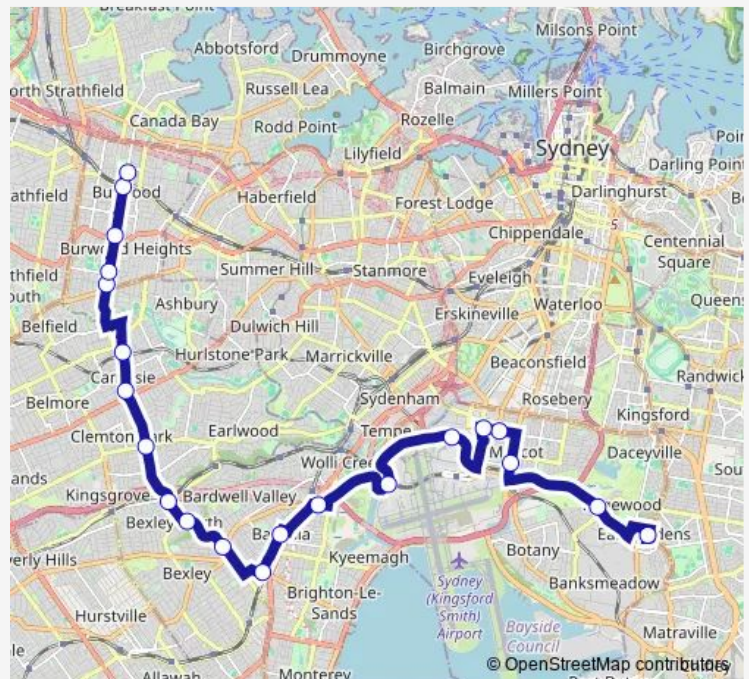

Beamish St Opp Dan's Corner

Beamish St At North Pde

Burwood Rd After Launcelot Av

Burwood Rd At Mitchell St

Royal Sheaf Hotel, Burwood Rd

Burwood Station, Burwood Rd, Stand E

Route schedule

Westfield Eastgardens Lower Level — Westfield Burwood, Victoria St

Monday	03:31-02:32 ⁺¹
Tuesday	03:31-02:32 ⁺¹
Wednesday	03:31-02:32 ⁺¹
Thursday	03:31-02:32 ⁺¹
Friday	03:32-02:32 ⁺¹
Saturday	03:32-02:31 ⁺¹
Sunday	03:31-02:31 ⁺¹

Route info

Direction: Westfield Eastgardens Lower Level

Stops: 21

Trip Duration: 0 hour 51 min

420n — Eastgardens to Burwood via Sydney Airport and Rockdale (Night Service) **BusMaps**

Direction

Westfield Burwood, Burwood Rd — Westfield Eastgardens, Bunnerong Rd