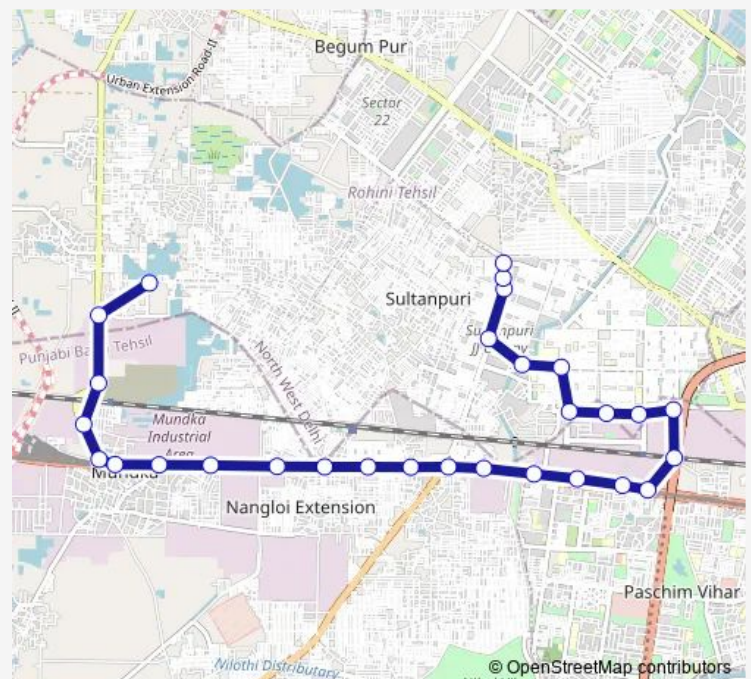

### Route schedule

Rani Khara Depot 1 — Sultanpuri Terminal

Monday 06:00-22:35

Tuesday 06:00-22:35

Wednesday 06:00-22:35

Thursday 06:00-22:35

Friday 06:00-22:35

Saturday 06:00-22:35

### Route info

Direction: Rani Khara Depot 1

Stops: 29

Trip Duration: 0 hour 52 min

■ 954stlup

BusMaps

Durlabh Nath Vatika Mangol Puri

T Block Mangol Puri