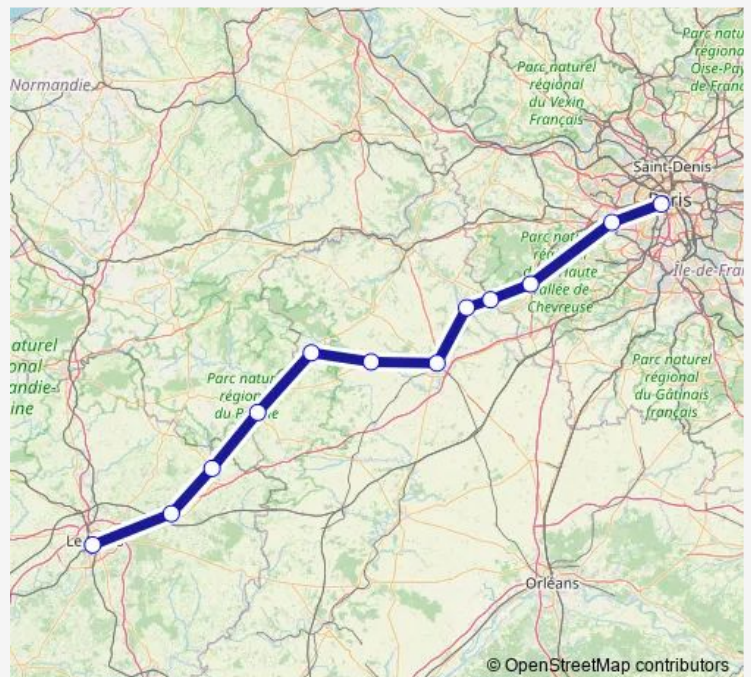

Rail K3 Le Mans - Paris Montparnasse

[Go to website](#)

Direction

Le Mans — Paris Montparnasse Hall 1 - 2

7 stops

[Open route schedule](#)

Le Mans

Nogent-le-Rotrou

La Loupe

Courville-sur-Eure

Chartres

Versailles Chantiers

Paris Montparnasse Hall 1 - 2

Route schedule

Le Mans — Paris Montparnasse Hall 1 - 2

Monday	06:01
Tuesday	06:01
Wednesday	06:01
Thursday	06:01
Friday	06:01
Saturday	—
Sunday	—

Route info

Direction: Le Mans

Stops: 7

Trip Duration: 2 hour 22 min

K3 — Le Mans - Paris Montparnasse

Direction

Paris Montparnasse Hall 1 - 2 — Le Mans

12 stops

[Open route schedule](#)

Paris Montparnasse Hall 1 - 2

Versailles Chantiers

Rambouillet

Épernon

Maintenon

Chartres

Courville-sur-Eure