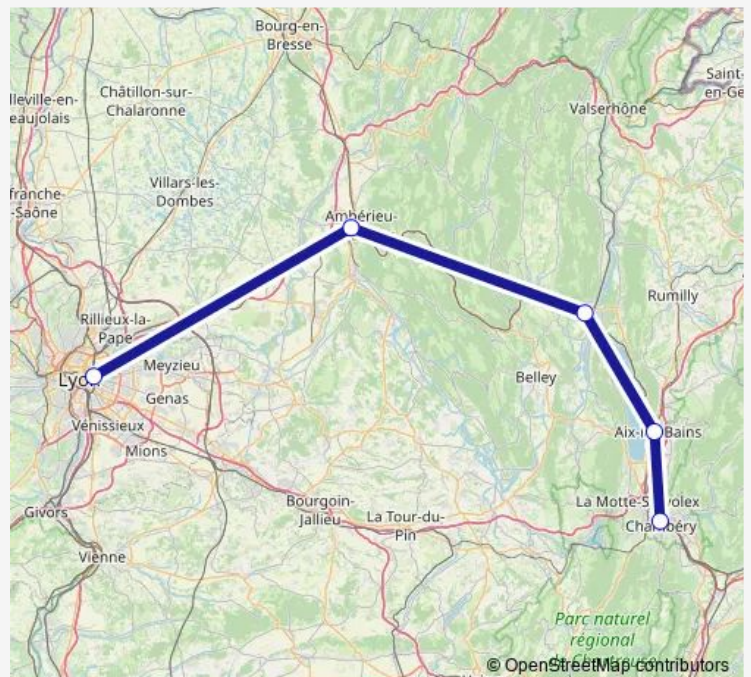

Regional Rail Service K3

[Go to website](#)

Direction

Lyon Part Dieu — Chambéry-Challes-les-Eaux

3 stops

[Open route schedule](#)

Lyon Part Dieu

Aix-les-Bains-le-Revard

Saturday —

Sunday —

Route info

Direction: Lyon Part Dieu

Stops: 3

Trip Duration: 1 hour 24 min

■ K3

Direction

Chambéry-Challes-les-Eaux — Lyon Part Dieu

5 stops

[Open route schedule](#)

Chambéry-Challes-les-Eaux

Aix-les-Bains-le-Revard

Culoz

Ambérieu

Lyon Part Dieu

Wednesday 10:33-10:34

Thursday 10:33-10:34

Friday 10:33-10:34

Saturday —

Sunday —

Route info

Direction: Lyon Part Dieu

Stops: 3