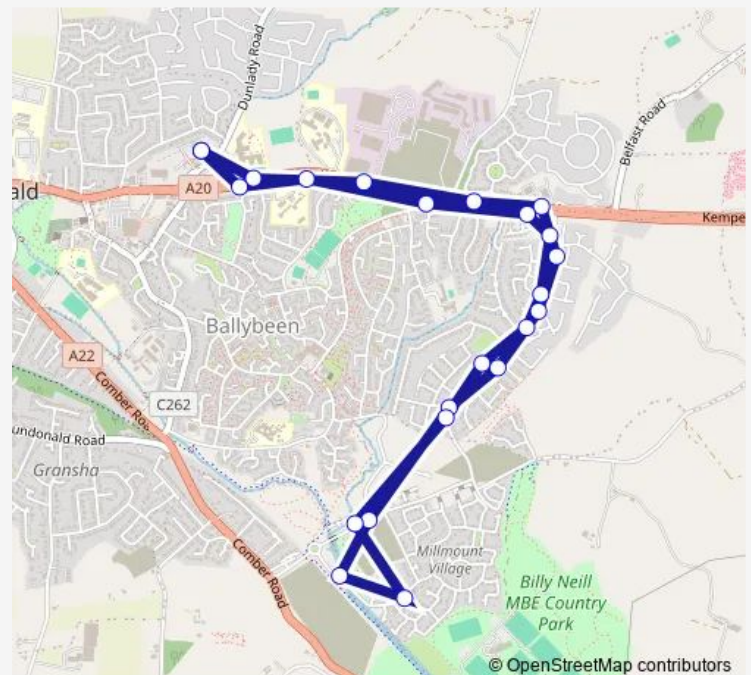

Bus G4B Dundonald P&R - Coopers Mill

[Go to website](#)

Direction

Dundonald Park & Ride — Dundonald Park & Ride

23 stops

[Open route schedule](#)

Dundonald Park & Ride

Davar Avenue

High School

Carrowreagh Road

Quarry Corner

Old Mill Grove

Old Mill Dale

Coopers Mill Row

Coopers Mill Park

Millmount Road

Thursday 05:15-24:00

Friday 05:15-24:00

Saturday 05:33-24:00

Sunday 11:50-22:30

Route info

Direction: Dundonald Park & Ride

Stops: 23

Trip Duration: 0 hour 19 min

■ G4B — Dundonald P&R - Coopers Mill

BusMaps

Brooklands

Dundonald Park & Ride

G4B Bus time schedules and route maps are available in an offline PDF at busmaps.com. Use the busmaps.com website to see live bus times, train schedule or subway schedule, and step-by-step directions for all public transit in Newtownards