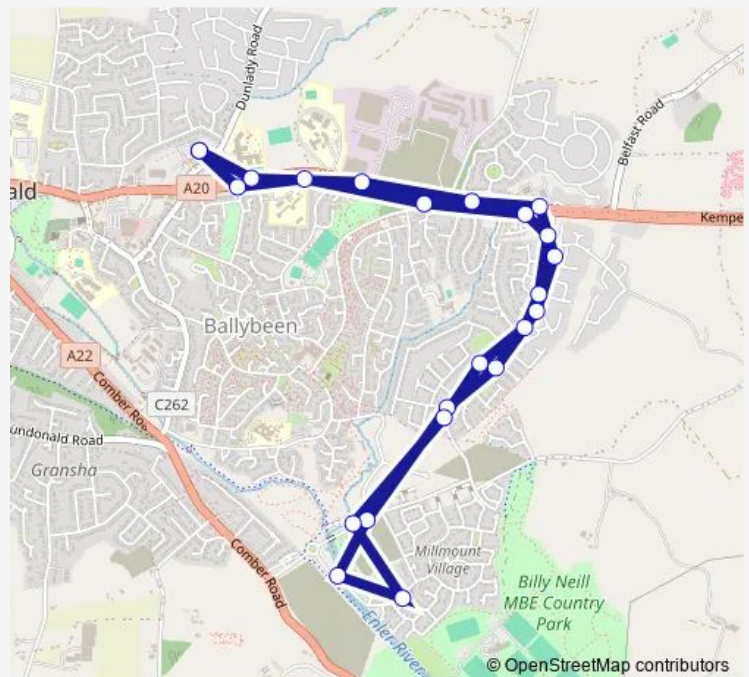

Bus G4B Dundonald P&R - Coopers Mill

[Go to website](#)

Direction

Dundonald Park & Ride — Dundonald Park & Ride

23 stops

[Open route schedule](#)

Dundonald Park & Ride

Davar Avenue

High School

Carrowreagh Road

Quarry Corner

Old Mill Grove

Old Mill Dale

Coopers Mill Row

Coopers Mill Park

Millmount Road

Thursday 05:16-24:00

Friday 05:16-24:00

Saturday 05:34-24:00

Sunday 11:43-22:30

Route info

Direction: Dundonald Park & Ride

Stops: 23

Trip Duration: 0 hour 16 min

■ G4B — Dundonald P&R - Coopers Mill

BusMaps

Brooklands

Dundonald Park & Ride

G4B Bus time schedules and route maps are available in an offline PDF at busmaps.com. Use the busmaps.com website to see live bus times, train schedule or subway schedule, and step-by-step directions for all public transit in Newtownards