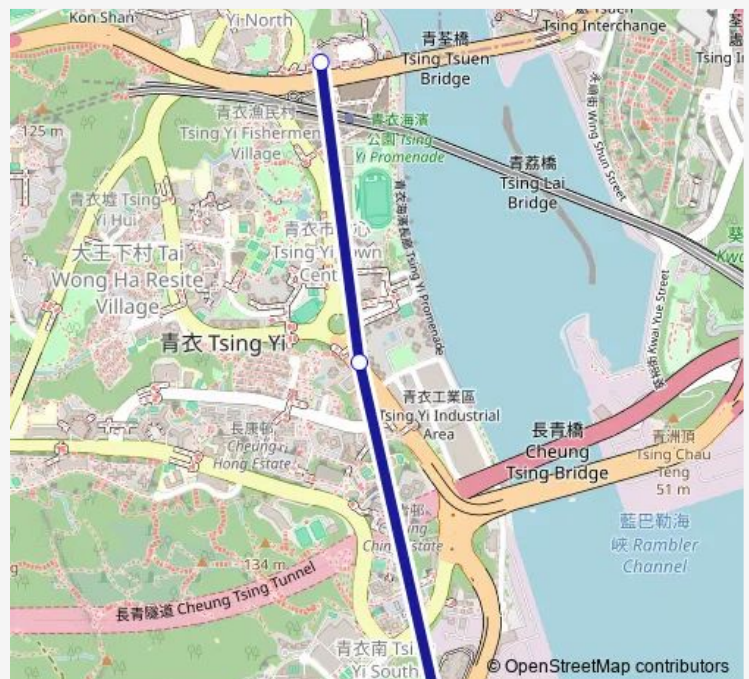

Bus 88F Rambler Crest - Tsing Yi Station (Short Working Service)

[Go to website](#)

Direction

TSING YI MTR STATION MINIBUS TERMINUS — RAMBLER CREST TOWER 3

3 stops

[Open route schedule](#)

TSING YI MTR STATION MINIBUS TERMINUS

TSING YI HEUNG SZE WUI ROAD, NEAR TSING YI POLICE STATION|TSING YI HEUNG SZE WUI ROAD, NEAR GREENFIELD GARDEN BLOCK 3

RAMBLER CREST TOWER 3

Route schedule

TSING YI MTR STATION MINIBUS TERMINUS — RAMBLER CREST TOWER 3

Monday	06:30-19:52
Tuesday	06:30-19:52
Wednesday	06:30-19:52
Thursday	06:30-19:52
Friday	06:30-19:52
Saturday	06:30-19:59
Sunday	—

Route info

Direction: TSING YI MTR STATION MINIBUS TERMINUS

Stops: 3

Trip Duration: 0 hour 6 min

Route schedule

RAMBLER CREST TOWER 3 — TSING YI MTR STATION
MINIBUS TERMINUS

Monday	06:30-19:52
Tuesday	06:30-19:52
Wednesday	06:30-19:52
Thursday	06:30-19:52
Friday	06:30-19:52
Saturday	06:30-19:59
Sunday	—