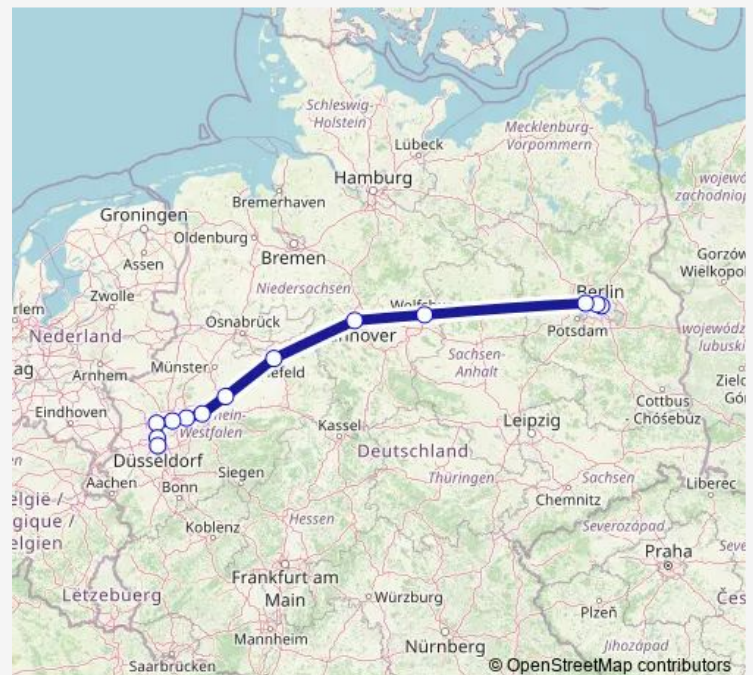

Rail ICE 940

[Go to website](#)

Direction

Berlin Ostbahnhof — Düsseldorf Hbf

13 stops

[Open route schedule](#)

Berlin Ostbahnhof

Berlin Hbf (tief)

Berlin-Spandau

Wolfsburg Hbf

Hannover Hbf

Bielefeld Hbf

Hamm(Westf)

Dortmund Hbf

Bochum Hbf

Essen Hbf

Duisburg Hbf

Düsseldorf Flughafen

Düsseldorf Hbf

Route schedule

Berlin Ostbahnhof — Düsseldorf Hbf

Monday	11:22
Tuesday	—
Wednesday	11:22
Thursday	—
Friday	—
Saturday	11:33-11:38
Sunday	11:22-11:38

Route info

Direction: Berlin Ostbahnhof

Stops: 13

Trip Duration: 4 hour 44 min

ICE 940

Direction

undefined — undefined

0 stops

[Open route schedule](#)**Route schedule**