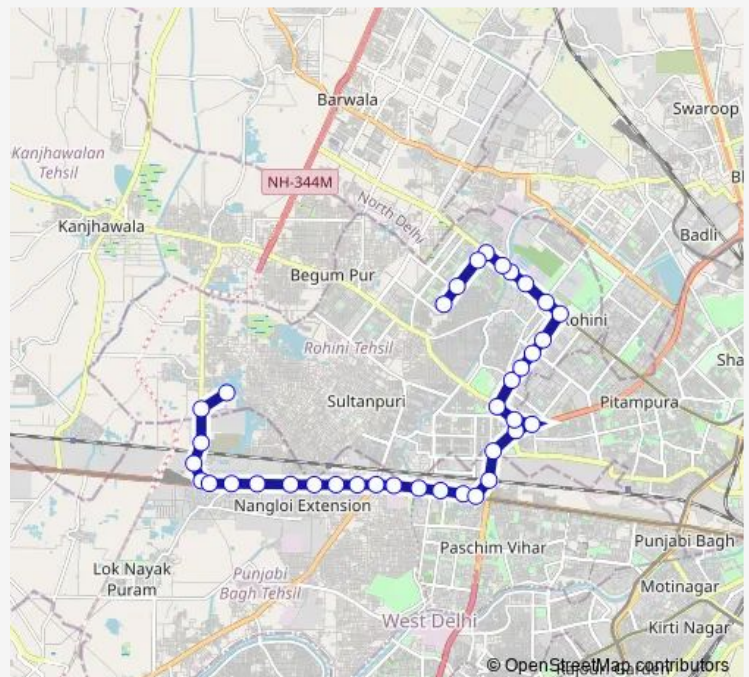

### Route schedule

Rani Khera Depot I — Rohini Sec 23 (Green Hill Aptt.)

Monday 07:28-20:52

Tuesday 07:28-20:52

Wednesday 07:28-20:52

Thursday 07:28-20:52

Friday 07:28-20:52

Saturday 07:28-20:52

Sunday 07:28-20:52

### Route info

Direction: Rani Khera Depot I

Stops: 37

Trip Duration: 1 hour 12 min

141stlup2

Mangol Pur School (Kanjhawla Road)

Mangolpur Kalan Village

Avantika Xing