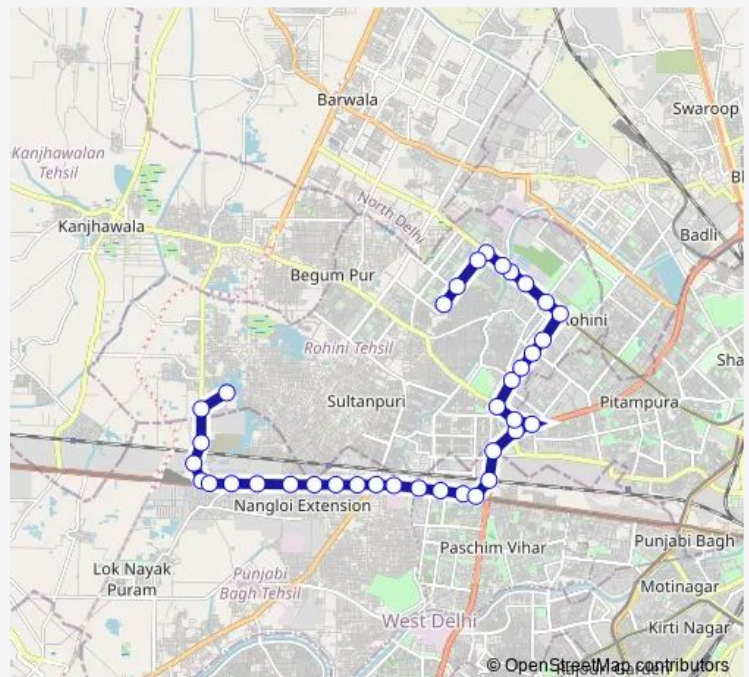

### Route schedule

Rani Khera Depot I — Rohini Sec 23 (Green Hill Aptt.)

Monday 07:28-20:52

Tuesday 07:28-20:52

Wednesday 07:28-20:52

Thursday 07:28-20:52

Friday 07:28-20:52

Saturday 07:28-20:52

Sunday 07:28-20:52

### Route info

Direction: Rani Khera Depot I

Stops: 37

Trip Duration: 1 hour 12 min

141stlup2

Mangol Pur School (Kanjhawla Road)

Mangolpur Kalan Village

Avantika Xing