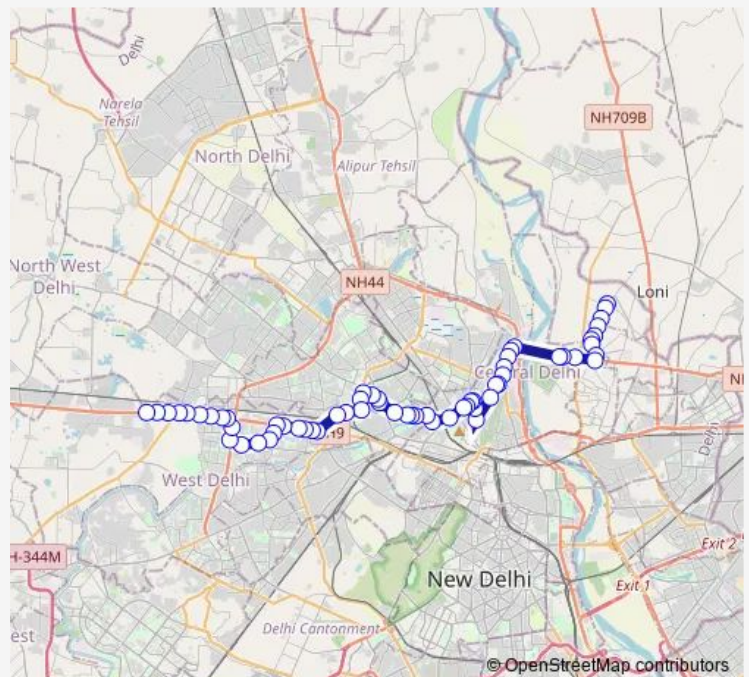

Social Works School

Delhi University

Hansraj College

Route schedule

Karawal Nagar Terminal — Qamruddin Nagar Terminal

Monday 09:00-20:00

Tuesday 09:00-20:00

Wednesday 09:00-20:00

Thursday 09:00-20:00

Friday 09:00-20:00

Saturday 09:00-20:00

Sunday 09:00-20:00

Route info

Direction: Karawal Nagar Terminal

Stops: 62

Trip Duration: 1 hour 57 min

913down

BusMaps

Kirodi Mal College

Ramjas College / Mourice Nagar 2

Maurice Nagar li

Banglow Road / Police Station Roop Nagar

Kamla Nagar/ Roop Nagar

Shakti Nagar Nangia Park