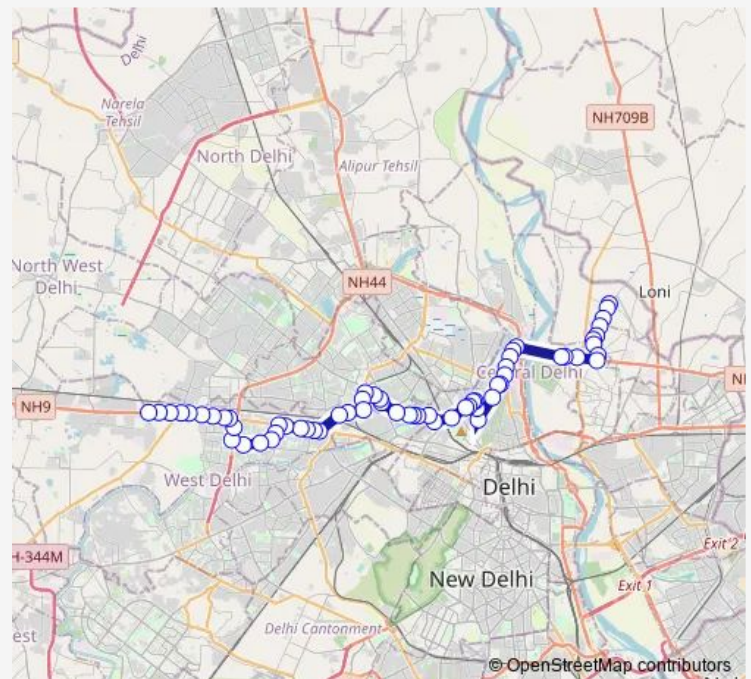

Social Works School

Delhi University

Hansraj College

Route schedule

Karawal Nagar Terminal — Qamruddin Nagar Terminal

Monday 09:00-20:00

Tuesday 09:00-20:00

Wednesday 09:00-20:00

Thursday 09:00-20:00

Friday 09:00-20:00

Saturday 09:00-20:00

Sunday 09:00-20:00

Route info

Direction: Karawal Nagar Terminal

Stops: 62

Trip Duration: 1 hour 57 min

913down

BusMaps

Kirodi Mal College

Ramjas College / Mourice Nagar 2

Maurice Nagar li

Banglow Road / Police Station Roop Nagar

Kamla Nagar/ Roop Nagar

Shakti Nagar Nangia Park