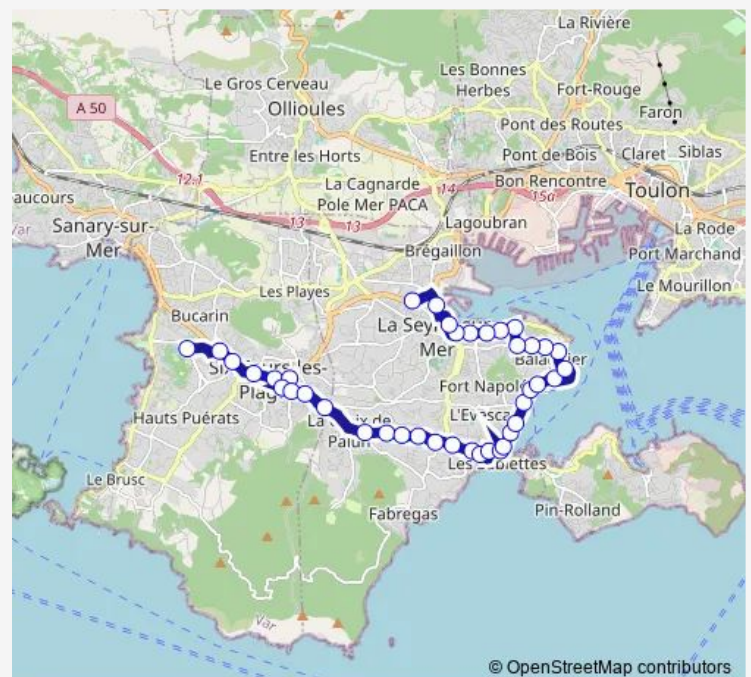

### Route schedule

LEP Coudoulière — Peyre

Monday 17:05

Tuesday 17:05

Wednesday 13:10

Thursday 17:05

Friday 16:10

Saturday —

### Route info

Direction: LEP Coudoulière

Stops: 40

Trip Duration: 0 hour 42 min

© OpenStreetMap contributors

SF02 — LEP Coudoulière depuis Peyre (La Seyne)

BusMaps

Croix Rouge