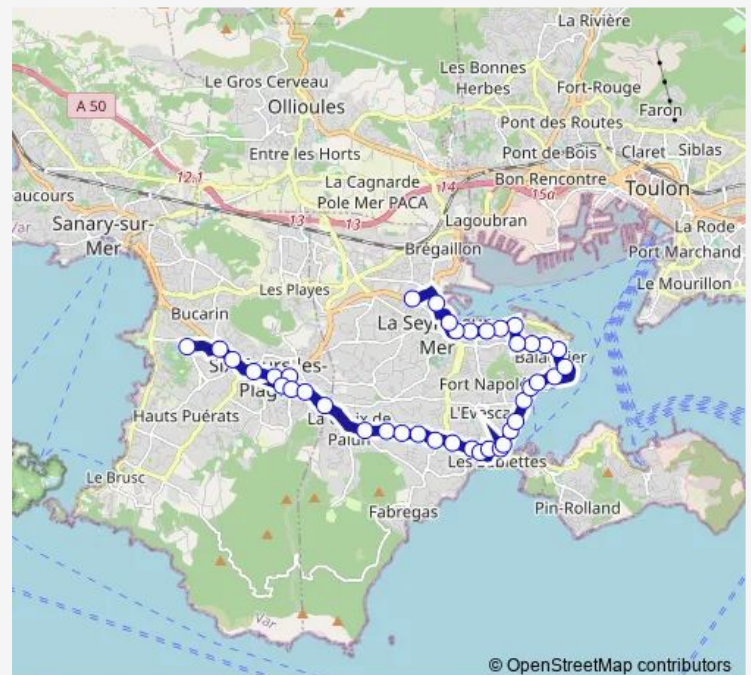

### Route schedule

LEP Coudoulière — Peyre

Monday 17:05

Tuesday 17:05

Wednesday 13:10

Thursday 17:05

Friday 16:10

Saturday —

### Route info

Direction: LEP Coudoulière

Stops: 40

Trip Duration: 0 hour 42 min

© OpenStreetMap contributors

Sf02 — LEP Coudoulière depuis Peyre (La Seyne)

BusMaps

Croix Rouge